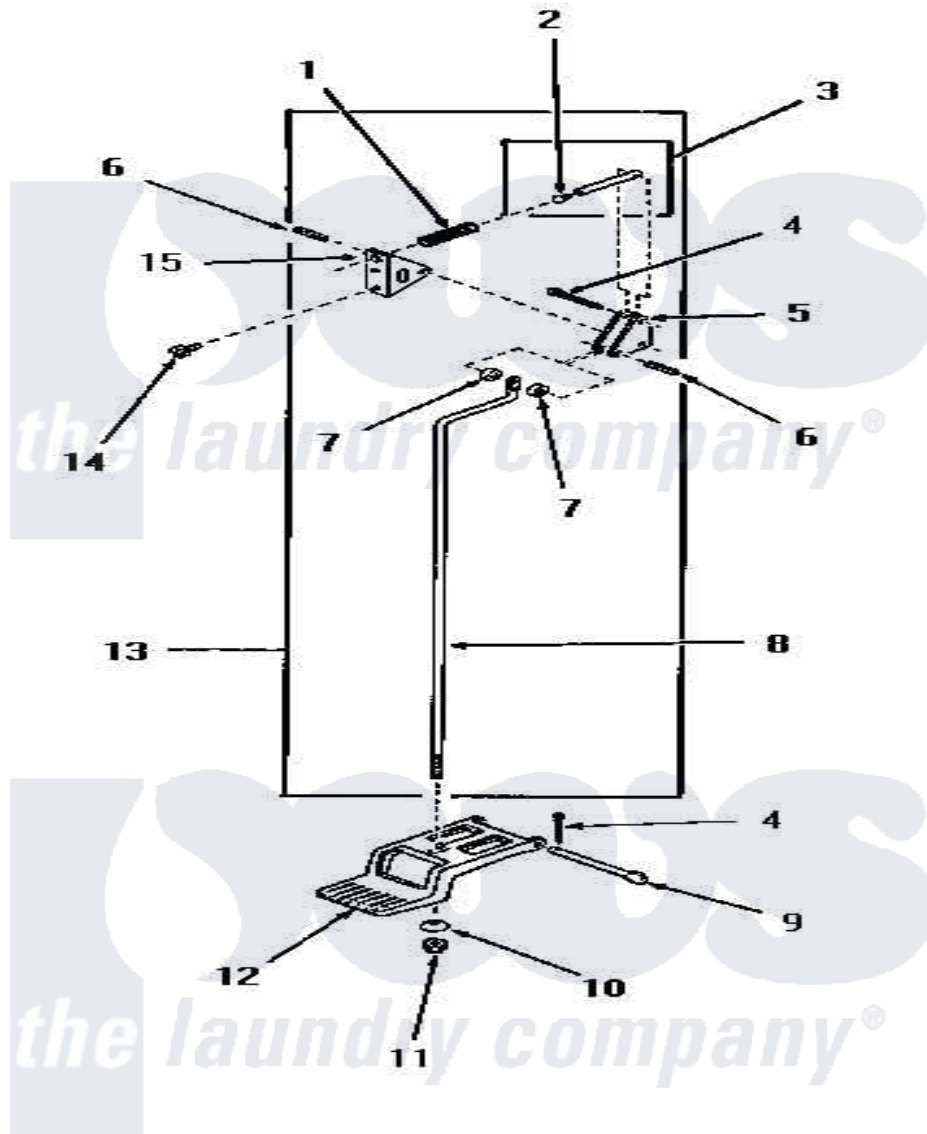

# Amana DG3291 11 - DOOR RELEASE

## DOOR RELEASE

Amana [Residential Amana DG3291 Washer Parts](#) Parts Diagram 11 - DOOR RELEASE

[Click on the part number to view part](#)

Item	Original Part Number	Replaced By	Status	Part Description
1	51065		Not Available	DOOR RELEASE SPRING
2	51786		Not Available	PLUG
3	51841		Not Available	DOOR RELEASE PIN ASSEMBLY
4	<a href="#">02578</a>			Pin, Cotter
5	51041		Not Available	DOOR RELEASE LEVER
6	51161		Not Available	PIN,ROLL 1/8 X 3/4
7	<a href="#">51121</a>			Door Release Spacer
8	51837		Not Available	DOOR RELEASE ROD
9	51045		Not Available	PEDAL HINGE PIN
10	51046		Not Available	NYLON WASHER
11	51271		Not Available	NUT
12	<a href="#">51802</a>			Pedal, Foot
13	51844		Not Available	DOOR RELEASE ASSEMBLY
14	51246		Not Available	SCREW
15	51052		Not Available	DOOR RELEASE BRACKET