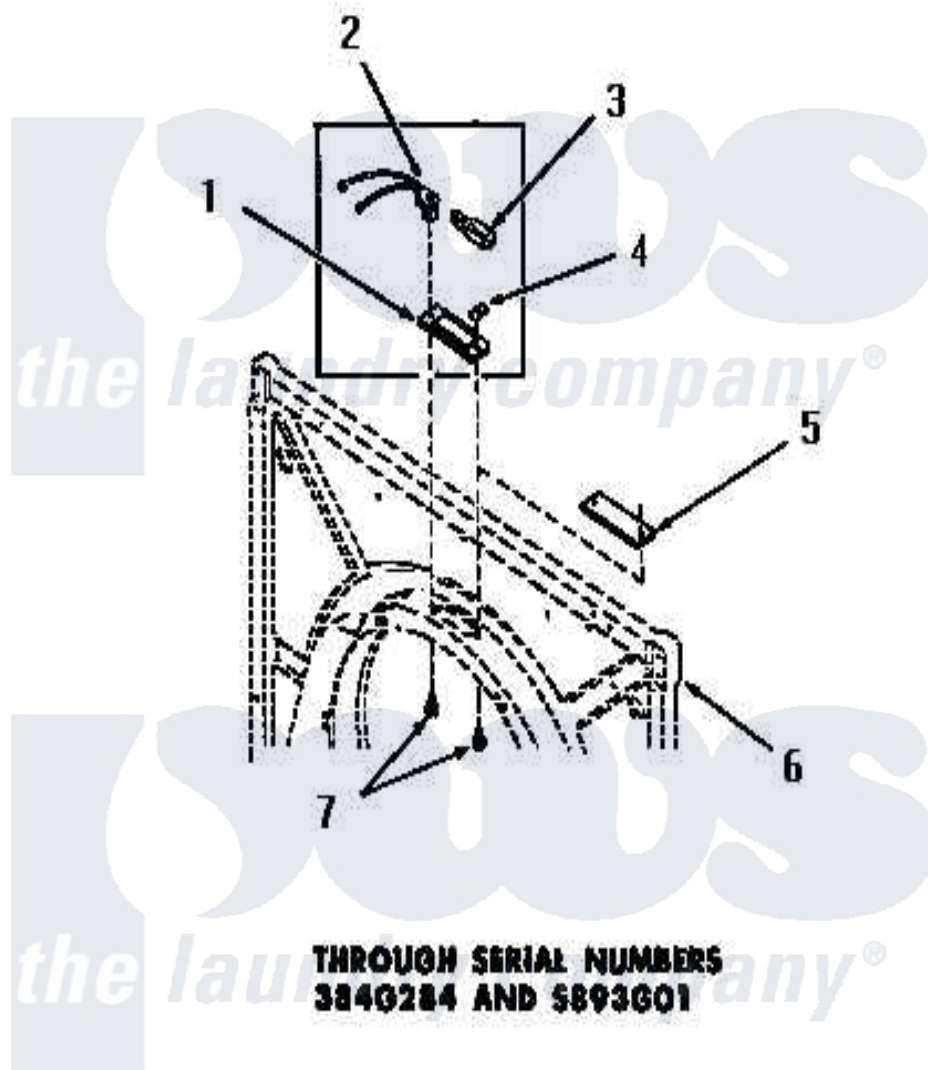

# Amana DG3291 12 - DRUM LIGHT & COVER PLATE

[Amana Residential Amana DG3291 Washer Parts](#) Parts Diagram 12 - DRUM LIGHT & COVER PLATE  
 Click on the part number to view part

Item	Original Part Number	Replaced By	Status	Part Description
1	<a href="#">51070</a>			Lens, Drum Light
2	Y51887		Not Available	BULB RECEPTACLE
3	21608	<a href="#">A3167501</a>		Lamp Oven, Int.
4	Y51788		Not Available	SPEED NUT
5	53911		Not Available	COVER PLATE
6	Y00000000		Not Available	SEE NOTE FRONT FRAME AND AIR SHROUD
7	51784		Not Available	SCREW, 10B-16 X 1/2 HEX