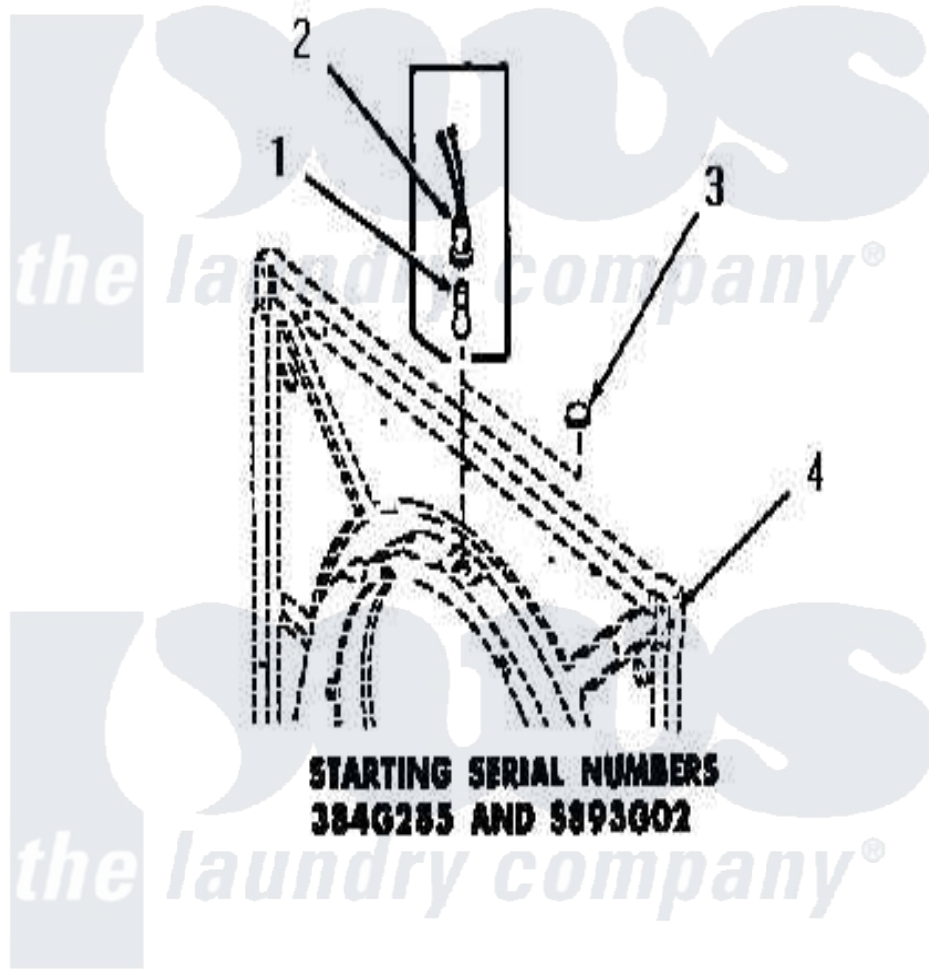

Amana DG3291 13 - DRUM LIGHT & COVER PLATE

[Amana Residential Amana DG3291 Washer Parts](#) Parts Diagram 13 - DRUM LIGHT & COVER PLATE
 Click on the part number to view part

Item	Original Part Number	Replaced By	Status	Part Description
1	Y54608	31001575		Bulb, Cylinder Light
2	Y0054609	M0270519		Washer
3	54610		Not Available	PLUG BUTTON
4	Y00000000		Not Available	SEE NOTE FRONT FRAME AND AIR SHROUD