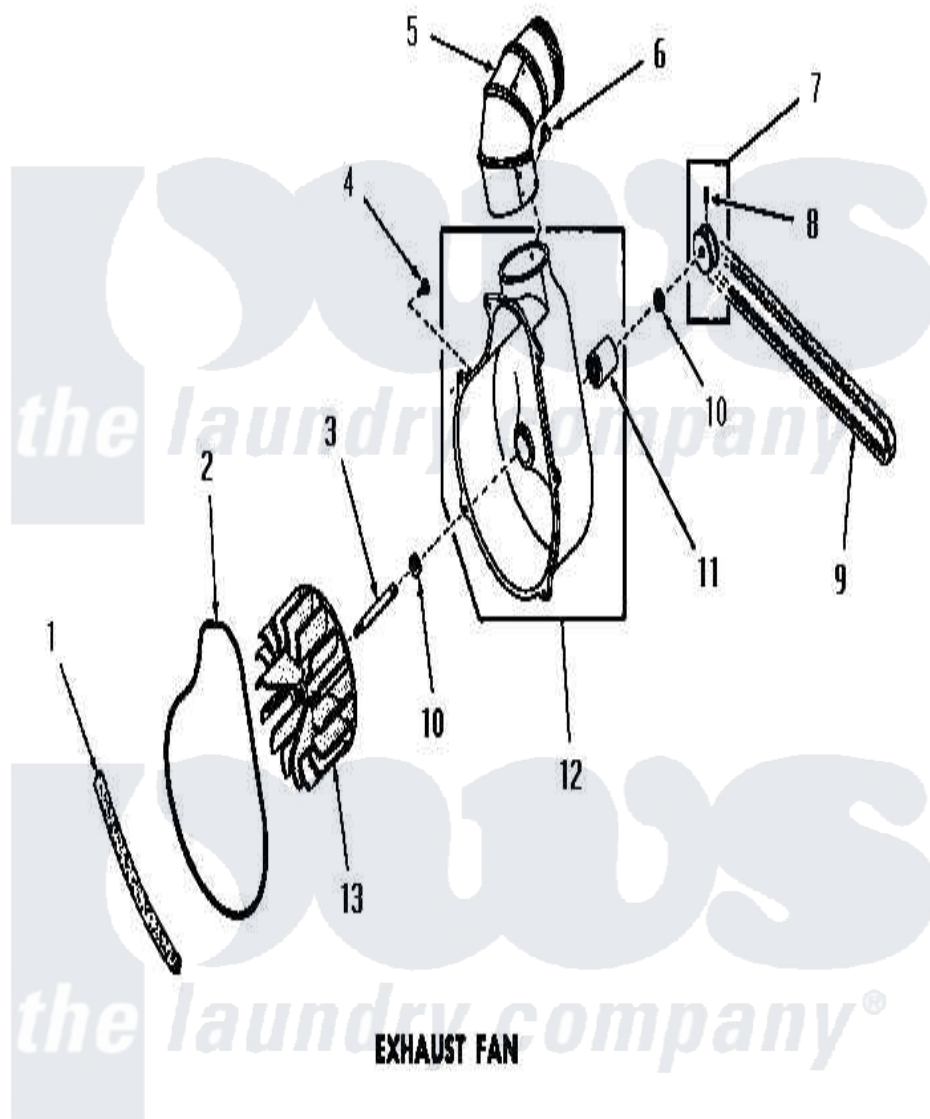

# Amana DG3291 14 - EXHAUST FAN

Amana [Residential Amana DG3291 Washer Parts](#) Parts Diagram 14 - EXHAUST FAN  
 Click on the part number to view part

Item	Original Part Number	Replaced By	Status	Part Description
1	<a href="#">51790</a>			Seal
2	<a href="#">51791</a>			Gasket, Housing
3	53519		Not Available	EXHAUST FAN SHAFT
4	51784		Not Available	SCREW, 10B-16 X 1/2 HEX
5	Y0052707	<a href="#">31986601B</a>		Switch, Rocker
6	23222	<a href="#">3177991</a>		Screw
7	53521		Not Available	ASSY, PULLEY
8	<a href="#">02771</a>			Screw, 1/4-20 x 3/8 Hex S
9	<a href="#">51994</a>			Belt
10	<a href="#">52549</a>			Washer, 501 ID X3/4 Odx
11	51991		Not Available	BEARING
12	51946		Not Available	HOUSING, BLOWER
13	90585		Not Available	IMPELLER