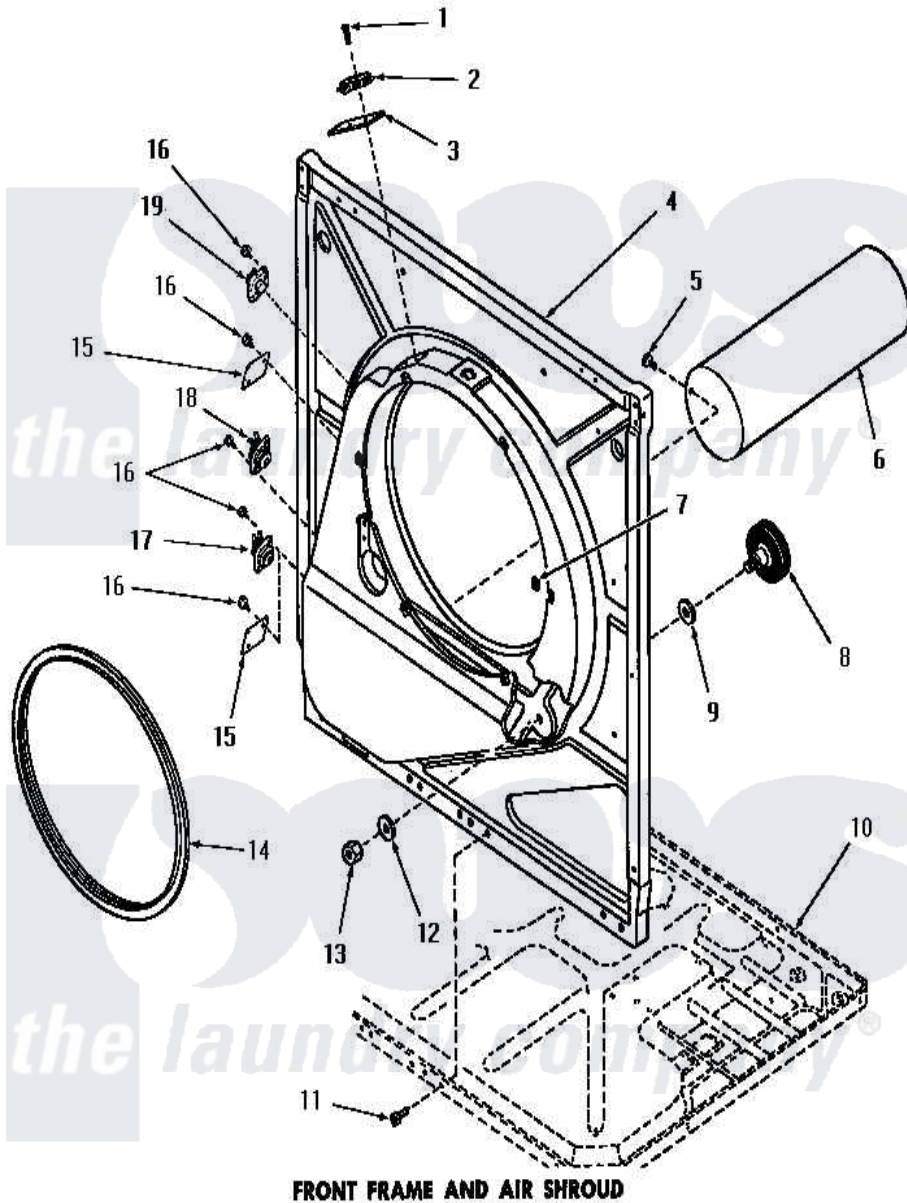

Amana DG3291 15 - FRONT FRAME & AIR SHROUD

FRONT FRAME AND AIR SHROUD

[Amana Residential Amana DG3291 Washer Parts](#) Parts Diagram 15 - FRONT FRAME & AIR SHROUD
 Click on the part number to view part

Item	Original Part Number	Replaced By	Status	Part Description
1	51783			Screw, 6b-20 X 7/8 HeX
2	Y51143		Not Available	SWITCH
3	52112			Insulation
4	51850		Not Available	FRONT FRAME AND AIR SHROUD
5	52150	489464		Screw
6	51821		Not Available	EXHAUST DUCT
7	52865		Not Available	SPEED NUT
8	53555	56285		Roller Cylinder
9	52123			Washer
10	Y00000000		Not Available	SEE NOTE FRAME BASE
11	51784		Not Available	SCREW, 10B-16 X 1/2 HEX
12	52122			Washer
13	52124		Not Available	NUT
14	51798		Not Available	GASKET
15	52550		Not Available	COVER PLATE
16	23222	3177991		Screw