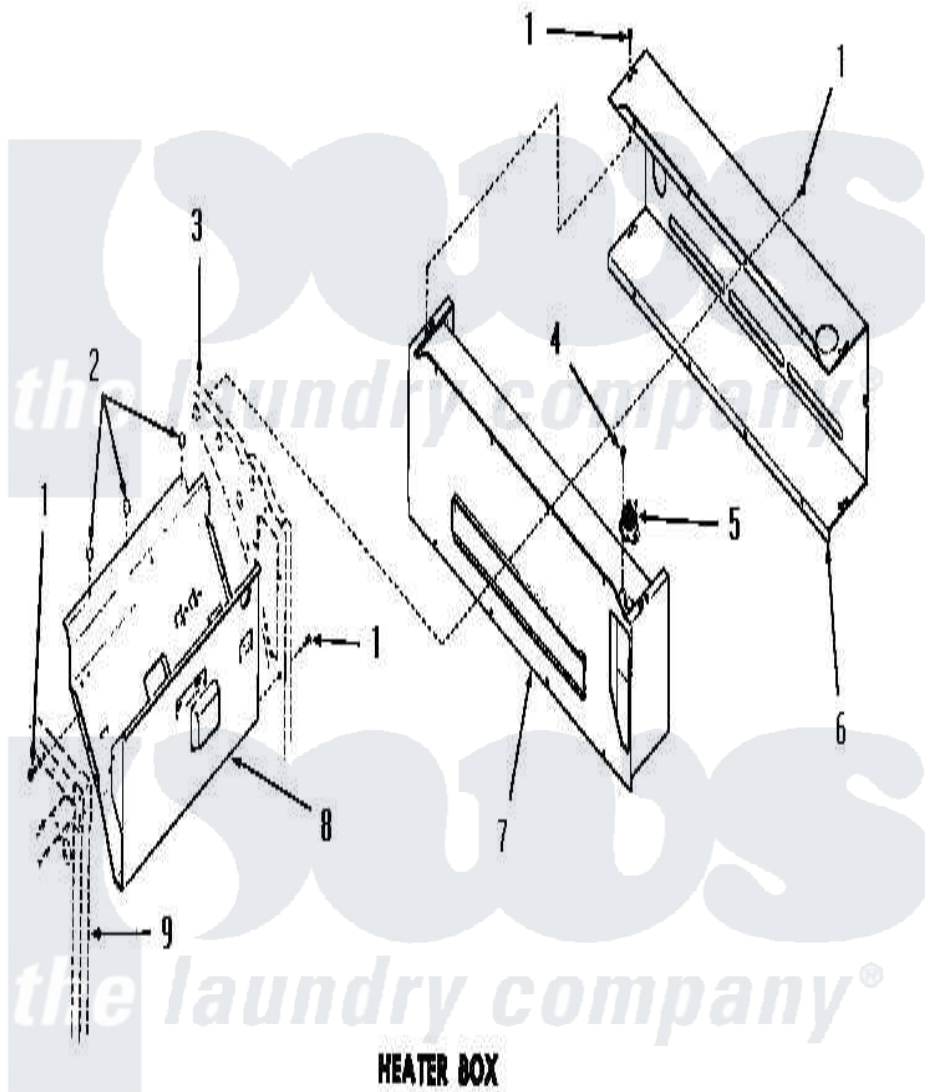

Amana DG3291 16 - HEATER BOX

HEATER BOX
(Gas Models)

[Amana Residential Amana DG3291 Washer Parts](#) Parts Diagram 16 - HEATER BOX
Click on the part number to view part

Item	Original Part Number	Replaced By	Status	Part Description
1	51784		Not Available	SCREW,10B-16 X 1/2 HEX
2	52552		Not Available	BUMPER, OVEN DOOR
3	Y00000000		Not Available	SEE NOTE REAR FRAME
4	23222	3177991		Screw
5	51185		Not Available	THERMOSTAT,HEATER BOX
6	Y51862		Not Available	HEATER BOX
7	54717		Not Available	ASSY,HEATER BOX
8	Y52584		Not Available	BURNER SHIELD
9	Y00000000		Not Available	SEE NOTE FRONT FRAME AND AIR SHROUD