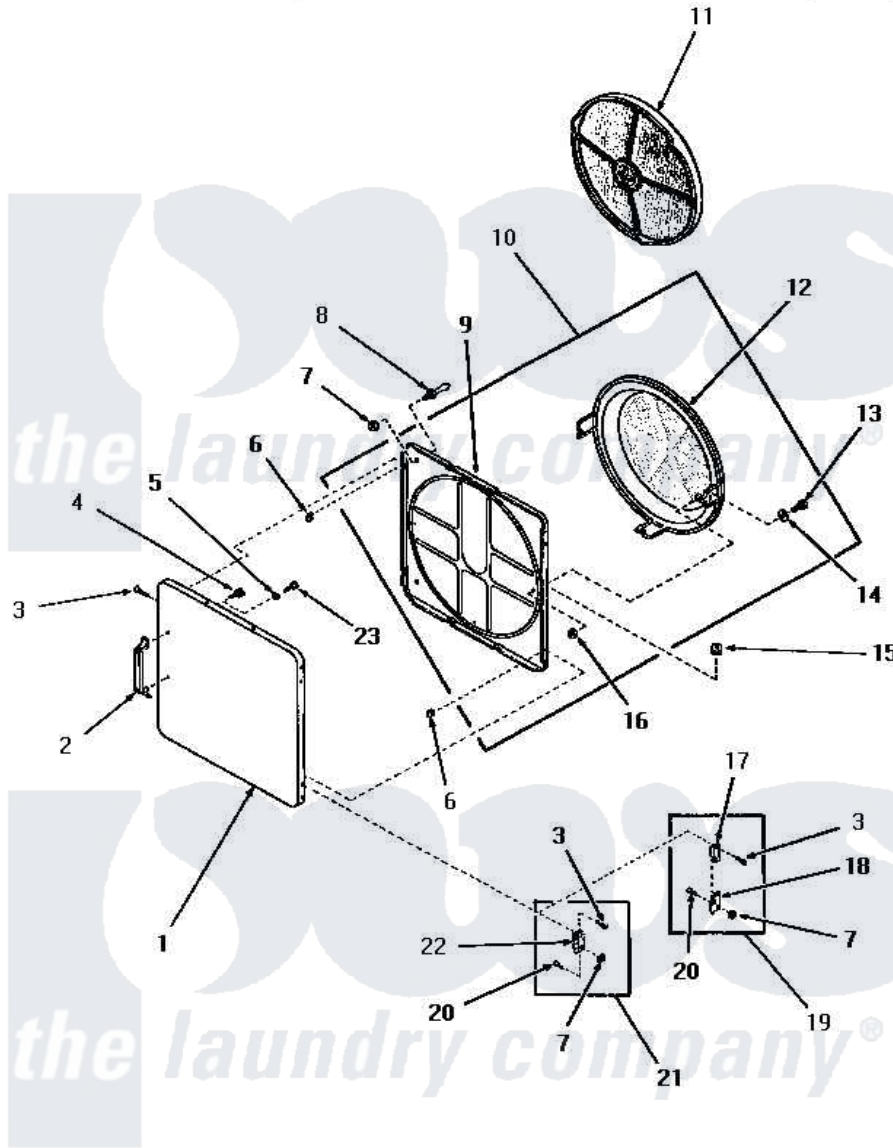

Amana DG3291 17 - LOADING DOOR

LOADING DOOR (Through Serial Nos. 31V9368 and 566Y580)

Amana [Residential Amana DG3291 Washer Parts](#) Parts Diagram 17 - LOADING DOOR
Click on the part number to view part

Item	Original Part Number	Replaced By	Status	Part Description
1	52489W		Not Available	OUTER DOOR PANEL, WHITE
"	52489H		Not Available	OUTER DOOR PANEL, HARVEST GOLD
"	52489C		Not Available	OUTER DOOR PANEL, COPPERTONE
"	52489A		Not Available	OUTER DOOR PANEL, AVOCADO
2	54068	61925		Pull Door Commercial Black
3	52864	500226		Screw, 8b-16 x 5/8 Tap
4	52150	489464		Screw
5	Y20278		Not Available	LOCKWASHER
6	52865		Not Available	SPEED NUT
7	51236	488130		Nut
8	51992			Strike, Door
9	54730		Not Available	INNER DOOR PANEL
10	54738		Not Available	ASSY,HOUSING & PANEL
11	53002		Not Available	NO LONGER AVAILABLE

12	54731	54-731		Bake Element
13	24688		Not Available	CAP SCREW
14	Q6275		Not Available	WASHER
15	51858			Grommet
16	52566	27001225		Nut, Jam Mid Lock 1/4-20
17	Y0053944	D7772202		Air Duct. Bottom
18	Y0053945	D7772101		Shield-Light
19	Y00000000		Not Available	SEE NOTE MODELS DG3350, DG3300, DG3250 AND DG3240
20	22649			Screw, 8-32 X 13/32 FI
21	Y00000000		Not Available	SEE NOTE ALL OTHER MODELS
22	70014			Hinge
23	22024	20001169		22024 24