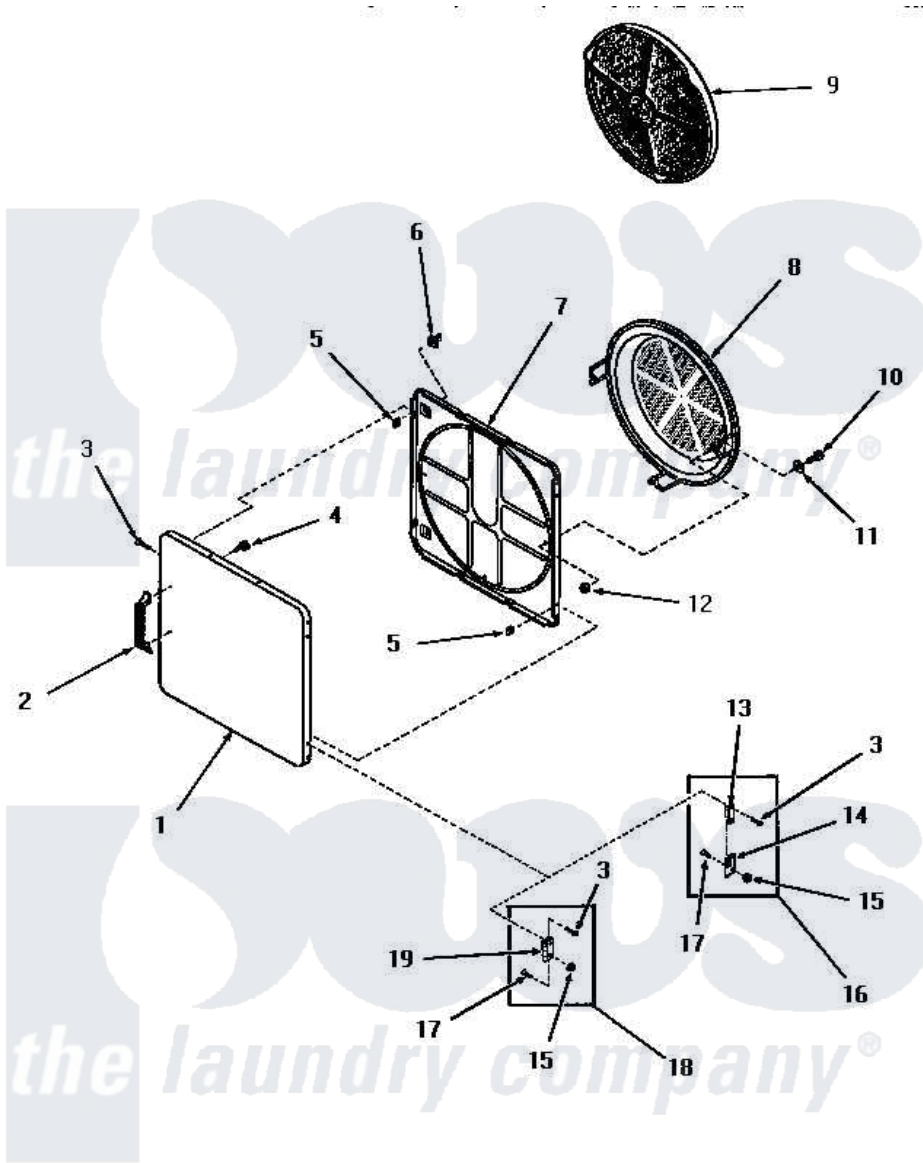

Amana DG3291 18 - LOADING DOOR

LOADING DOOR (Starting Serial Nos. 31V9369 and S66Y581)

Amana [Residential Amana DG3291 Washer Parts](#) Parts Diagram 18 - LOADING DOOR
Click on the part number to view part

Item	Original Part Number	Replaced By	Status	Part Description
1	52489W		Not Available	OUTER DOOR PANEL, WHITE
"	52489H		Not Available	OUTER DOOR PANEL, HARVEST GOLD
"	52489C		Not Available	OUTER DOOR PANEL, COPPERTONE
"	52489A		Not Available	OUTER DOOR PANEL, AVOCADO
2	54068	61925		Pull Door Commercial Black
3	52864	500226		Screw, 8b-16 x 5/8 Tap
4	52150	489464		Screw
5	52865		Not Available	SPEED NUT
6	54661	LA-1003		Door Catch Kit
7	54665	54-665		Bake Element
8	54731	54-731		Bake Element
9	53002		Not Available	NO LONGER AVAILABLE
10	24688		Not Available	CAP SCREW
11	Q6275		Not Available	WASHER

12	52566	27001225	Nut, Jam Mid Lock 1/4-20
13	Y0053944	D7772202	Air Duct. Bottom
14	Y0053945	D7772101	Shield-Light
15	51236	488130	Nut
16	Y00000000	Not Available	SEE NOTE MODELS DG3350, DG3300, DG3250, FG3240 AND DG3240
17	22649		Screw, 8-32 X 13/32 FI
18	Y00000000	Not Available	SEE NOTE ALL OTHER MODELS
19	70014		Hinge