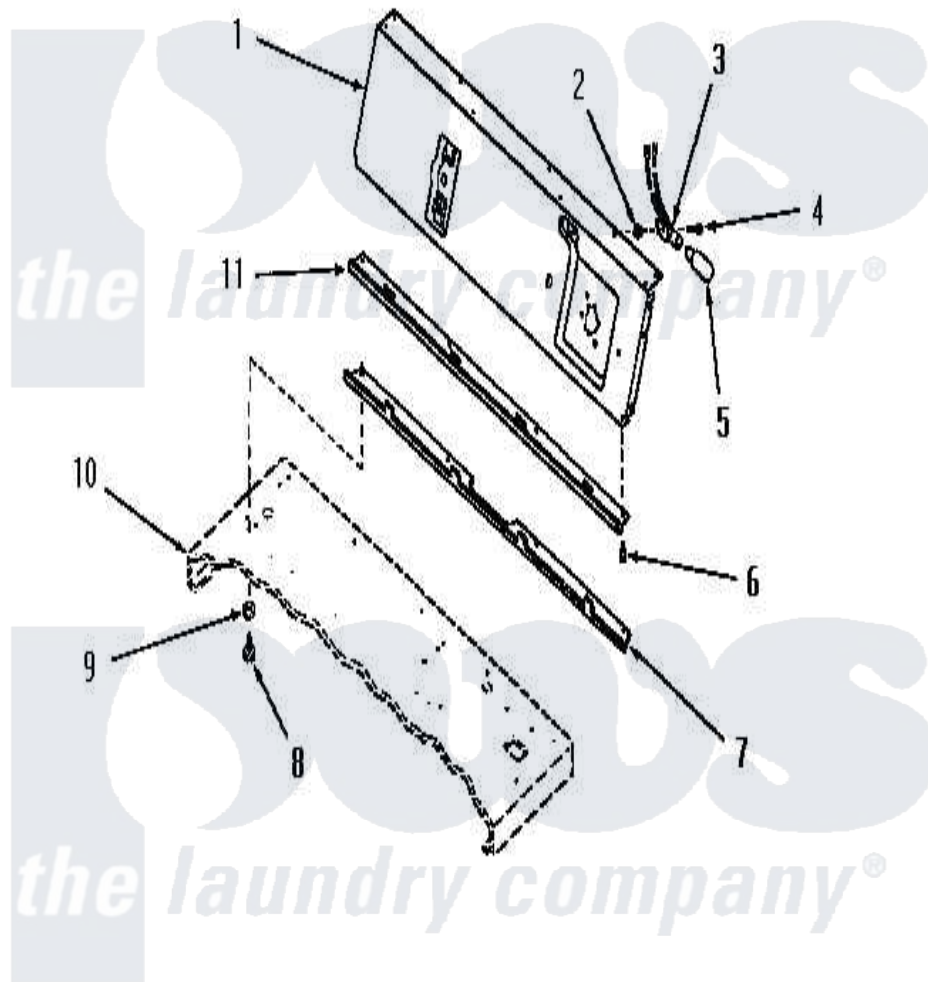

Amana DG3291 20 - PANEL SUPPORT PLATE AND BRACKET

Amana Residential Amana DG3291 Washer Parts Parts Diagram 20 - PANEL SUPPORT PLATE AND BRACKET
 Click on the part number to view part

Item	Original Part Number	Replaced By	Status	Part Description
1	53628		Not Available	PANEL SUPPORT PLATE
"	0054750		Not Available	DOOR FRAME
2	22378		Not Available	NUT
3	Y22368		Not Available	BULB RECEPTACLE
4	20268	80399		SCrew Pan Head CR Rec 832x281
5	21608	A3167501		Lamp Oven, Int.
6	23222	3177991		Screw
7	52912		Not Available	PANEL SUPPORT BRACKET
8	23962	W10116760		Screw
9	20493			Washer, 11/64 ID x 3/8 OD
10	Y00000000		Not Available	SEE NOTE CABINET TOP
11	Y52929		Not Available	PANEL TRIM