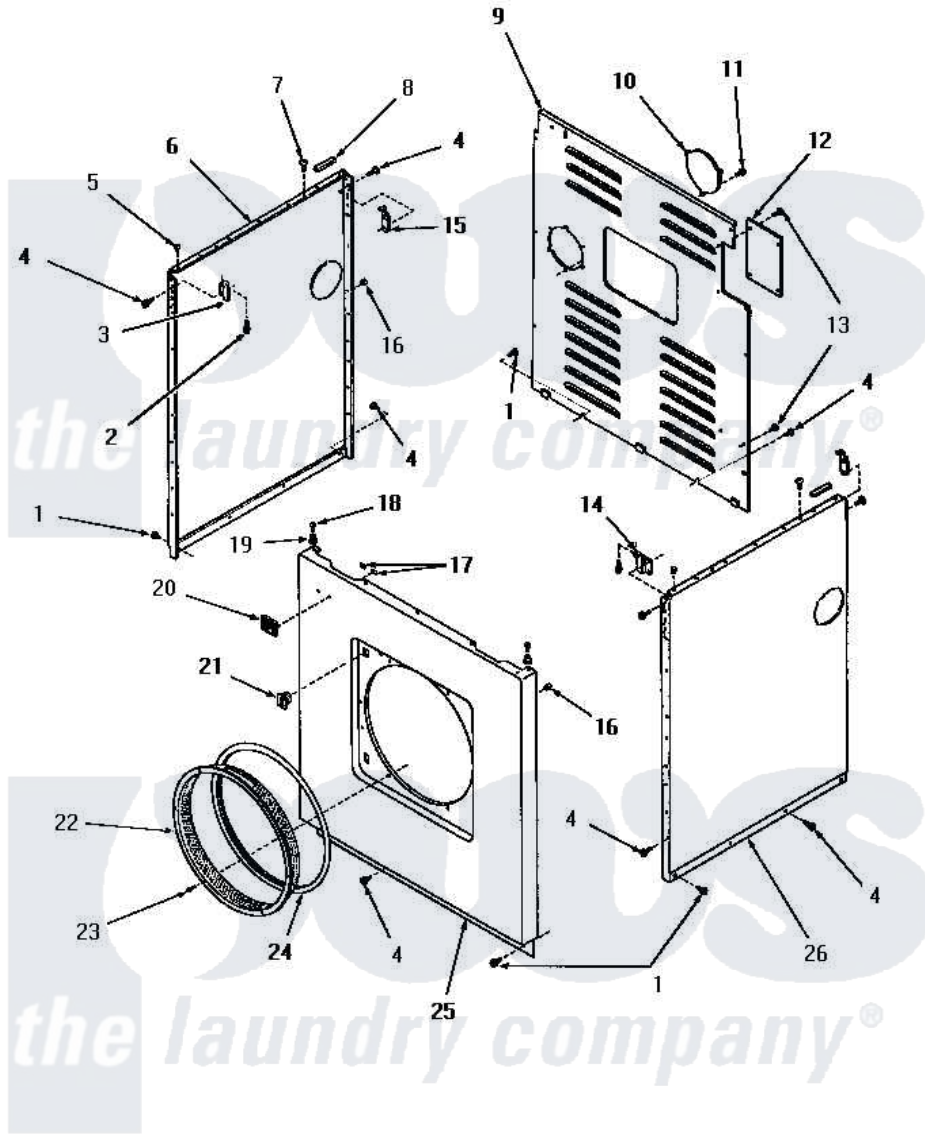

Amana DG3291 21 - PANELS

PANELS

Amana [Residential Amana DG3291 Washer Parts](#) Parts Diagram 21 - PANELS

[Click on the part number to view part](#)

Item	Original Part Number	Replaced By	Status	Part Description
1	25723	27001200		Screw
2	23008			Screw, 10-24 X 3/4 Sems
3	22847		Not Available	BRACKET
4	51784		Not Available	SCREW,10B-16 X 1/2 HEX
5	21176			Bumper
6	52669W		Not Available	SIDE PANEL, LEFT, WHITE
"	52669C		Not Available	SIDE PANEL, LEFT, COPPERTONE
"	52669H		Not Available	SIDE PANEL, LEFT, HARVEST GOLD
"	52669A		Not Available	SIDE PANEL, LEFT, AVOCADO
7	52442		Not Available	SCREW, No.10-16 X 3/8"
8	80312			Bumper Pad
9	52677GRW		Not Available	REAR PANEL, GRAY, WHITE
"	52677GRA		Not Available	REAR PANEL, GRAY, AVOCADO
"	52677GPB		Not Available	REAR PANEL, GRAY,