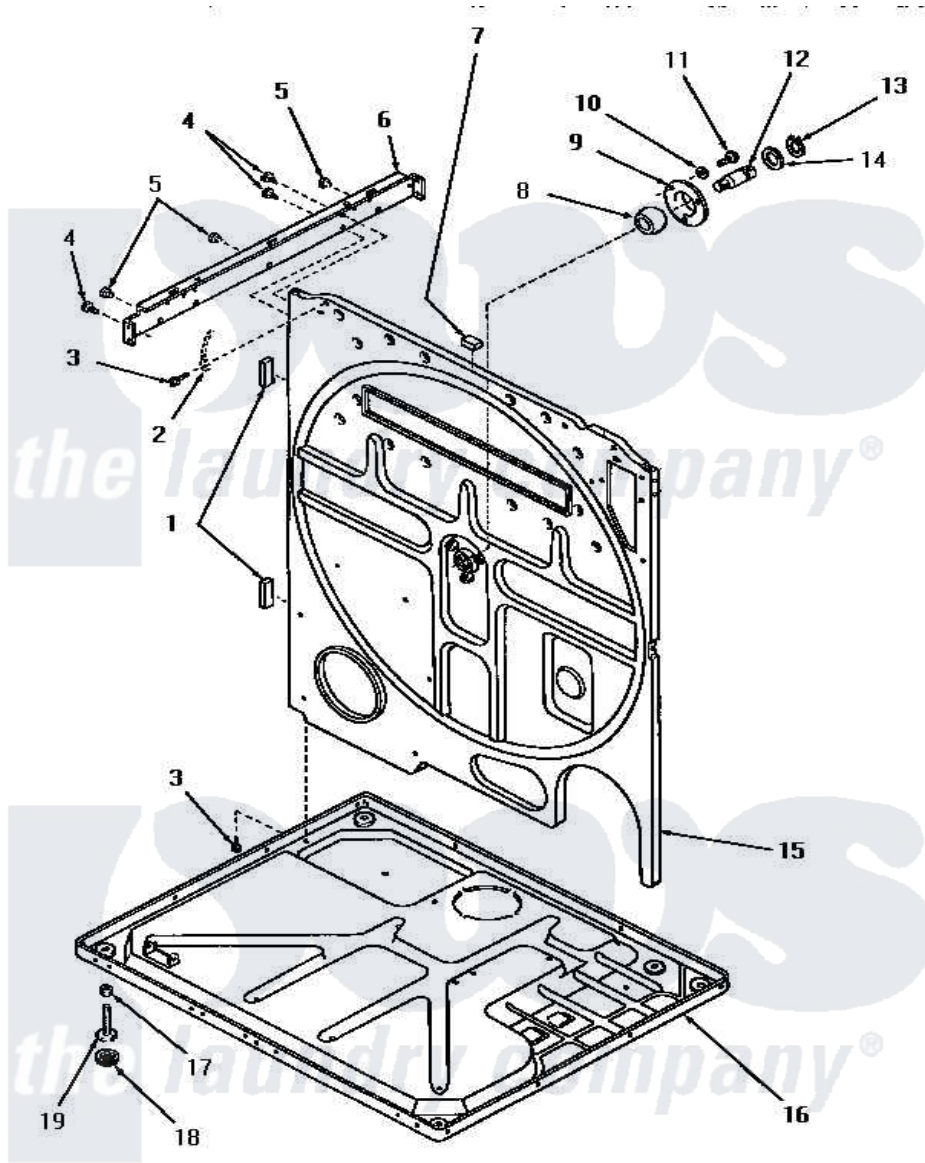

## REAR FRAME AND FRAME BASE

Amana [Residential Amana DG3291 Washer Parts](#) Parts Diagram 22 - REAR FRAME & FRAME BASE

[Click on the part number to view part](#)

| Item | Original Part Number   | Replaced By              | Status        | Part Description               |
|------|------------------------|--------------------------|---------------|--------------------------------|
| 1    | 20354                  |                          | Not Available | BUMPER PAD                     |
| 2    | Y00000000              |                          | Not Available | SEE NOTE GROUND WIRE, GREEN    |
| 3    | 51784                  |                          | Not Available | SCREW, 10B-16 X 1/2 HEX        |
| 4    | 51780                  | <a href="#">3390631</a>  |               | Screw, 10-16 X 3/8             |
| 5    | 21685                  | <a href="#">40038001</a> |               | Bumper                         |
| 6    | 51818                  |                          | Not Available | SUPPORT CHANNEL, RIGHT OR LEFT |
| 7    | Y0054053               | <a href="#">Y0301205</a> |               | ELement- L                     |
| 8    | <a href="#">Y52079</a> |                          |               | Bearing, Drum Shaft            |
| 9    | 51826                  |                          | Not Available | COVER, BEARING                 |
| 10   | <a href="#">03189</a>  |                          |               | LoCkwasher, 1/4 Std-C P        |
| 11   | 53589                  | <a href="#">8204624</a>  |               | Bolt                           |
| 12   | 53132                  |                          | Not Available | SHAFT, DRUM                    |
| 13   | <a href="#">70061</a>  |                          |               | Ring, Retaining                |
| 14   | <a href="#">Y52564</a> |                          |               | Washer                         |
| 15   | 52574                  |                          | Not Available | FRAME, REAR                    |