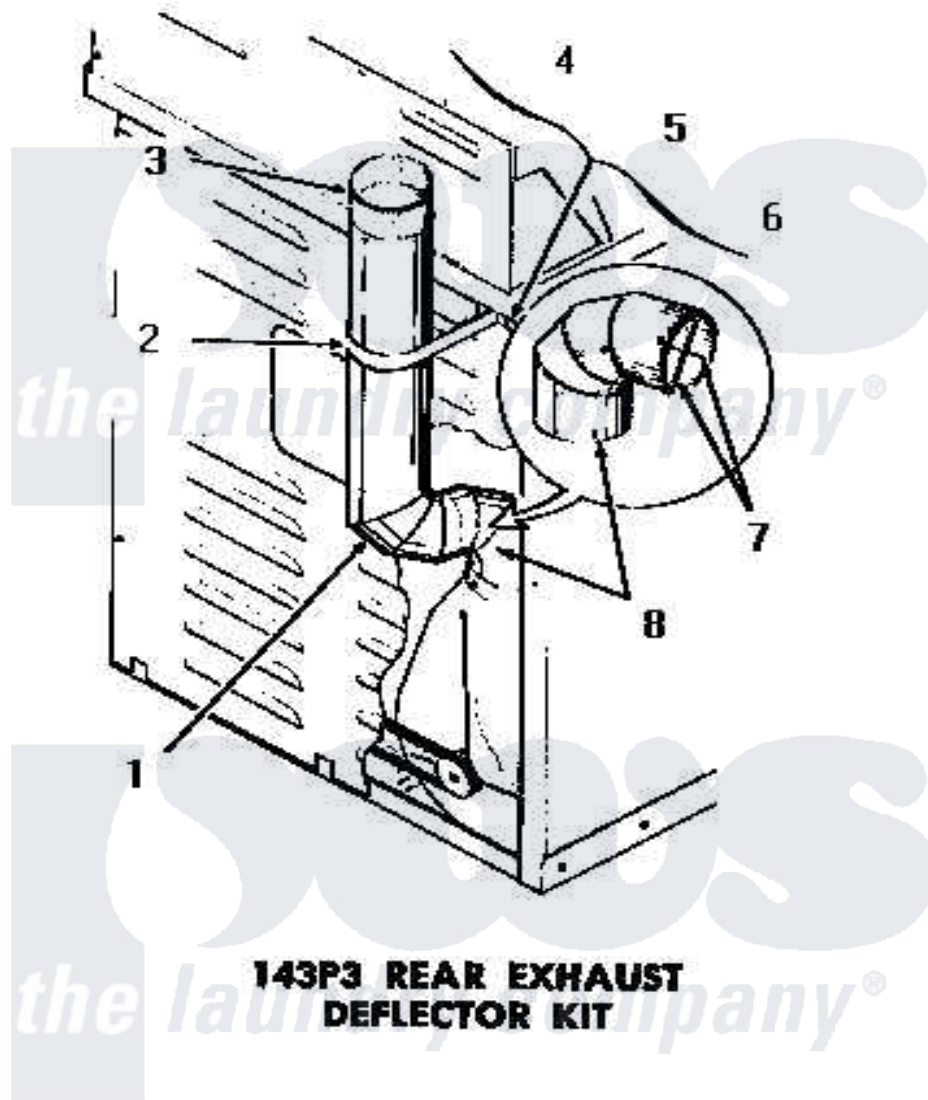

Amana DG3300 02 - 143P3 REAR EXHAUST DEFLECTOR KIT

143P3 REAR EXHAUST DEFLECTOR KIT

Amana [Residential Amana DG3300 Washer Parts](#) Parts Diagram 02 - 143P3 REAR EXHAUST DEFLECTOR KIT
 Click on the part number to view part

Item	Original Part Number	Replaced By	Status	Part Description
1	51917		Not Available	ELBOW
2	52127		Not Available	SUPPORT BRACKET
3	Y52129		Not Available	EXHAUST PIPE, 4" X 18"
4	20267			Screw, 10-24 X 3/8 Round
5	03815			Lockwasher, No.10 Ext Shk
6	03673		Not Available	NUT
7	Y00000000		Not Available	SEE NOTE CUT AND REMOVE WIRE GUARDS
8	Y00000000		Not Available	SEE NOTE DRYER EXHAUST ELBOW -- (SUPPLIED WITH DRYER)
NI	143P3		Not Available	REAR EXHAUST DEFLECTOR KIT