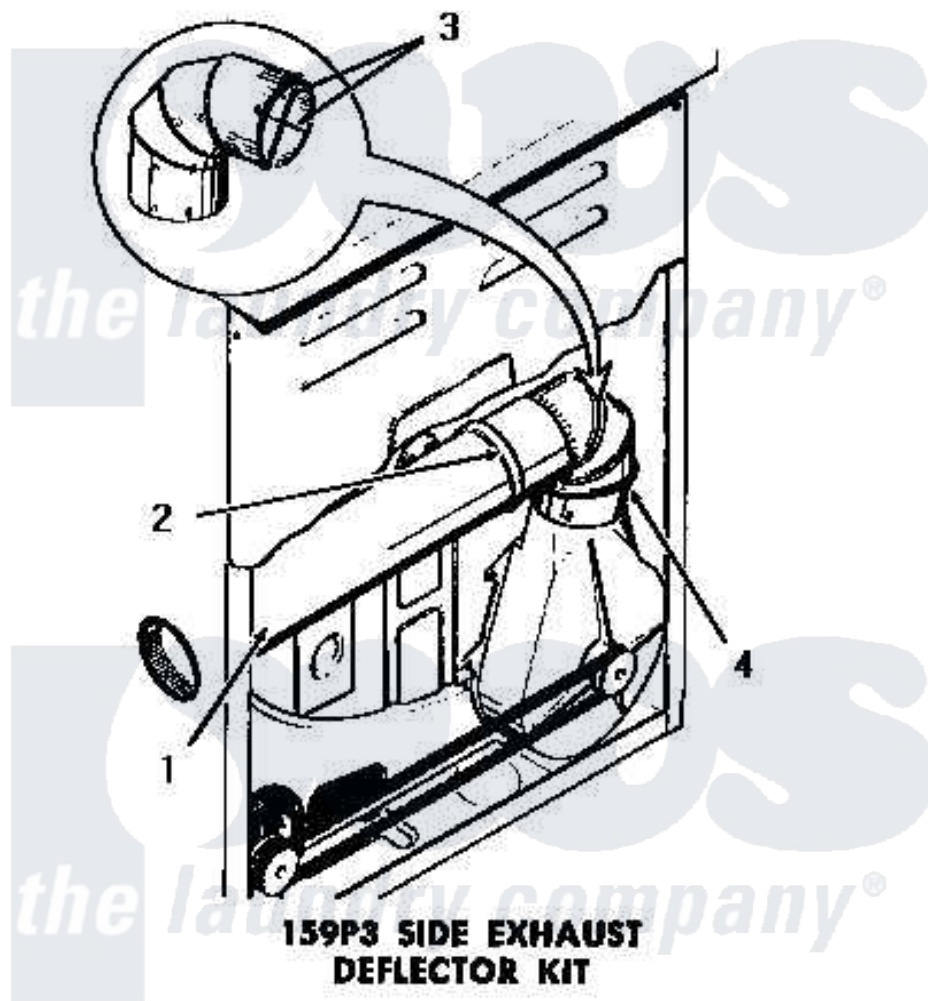

Amana DG3300 03 - 159P3 SIDE EXHAUST DEFLECTOR KIT

Amana [Residential Amana DG3300 Washer Parts](#) Parts Diagram 03 - 159P3 SIDE EXHAUST DEFLECTOR KIT
 Click on the part number to view part

Item	Original Part Number	Replaced By	Status	Part Description
1	Y0052776			Handle, Oven Door
2	0052775	0057344		Suptop Burner
3	Y00000000		Not Available	SEE NOTE CUT AND REMOVE WIRE GUARDS
4	Y00000000		Not Available	SEE NOTE DRYER EXHAUST ELBOW -- (SUPPLIED WITH DRYER)
NI	159P3		Not Available	SIDE EXHAUST DEFLECTOR KIT