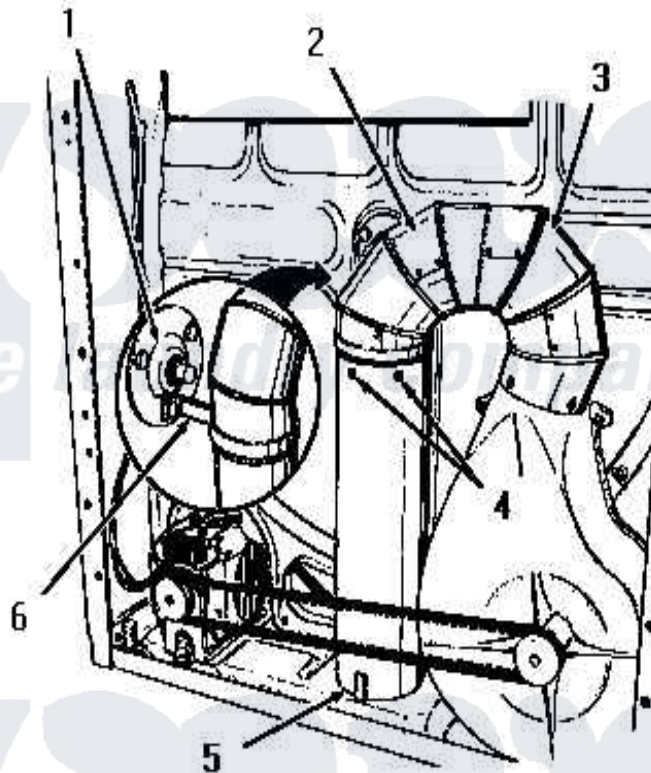

Amana DG3300 04 - 160P3 BOTTOM EXHAUST DEFLECTOR KIT

160P3 BOTTOM EXHAUST DEFLECTOR KIT

Amana [Residential Amana DG3300 Washer Parts](#) Parts Diagram 04 - 160P3 BOTTOM EXHAUST DEFLECTOR KIT
 Click on the part number to view part

Item	Original Part Number	Replaced By	Status	Part Description
1	Y00000000		Not Available	SEE NOTE BEARING RETAINER
2	52699		Not Available	SHORT 90 DEGREES ELBOW
3	Y00000000		Not Available	SEE NOTE DRYER EXHAUST ELBOW -- (SUPPLIED WITH DRYER)
4	23222	3177991		Screw
5	52698		Not Available	EXHAUST TUBE
6	0052775	0057344		Suptop Burner
NI	160P3		Not Available	BOTTOM EXHAUST DEFLECTOR KIT