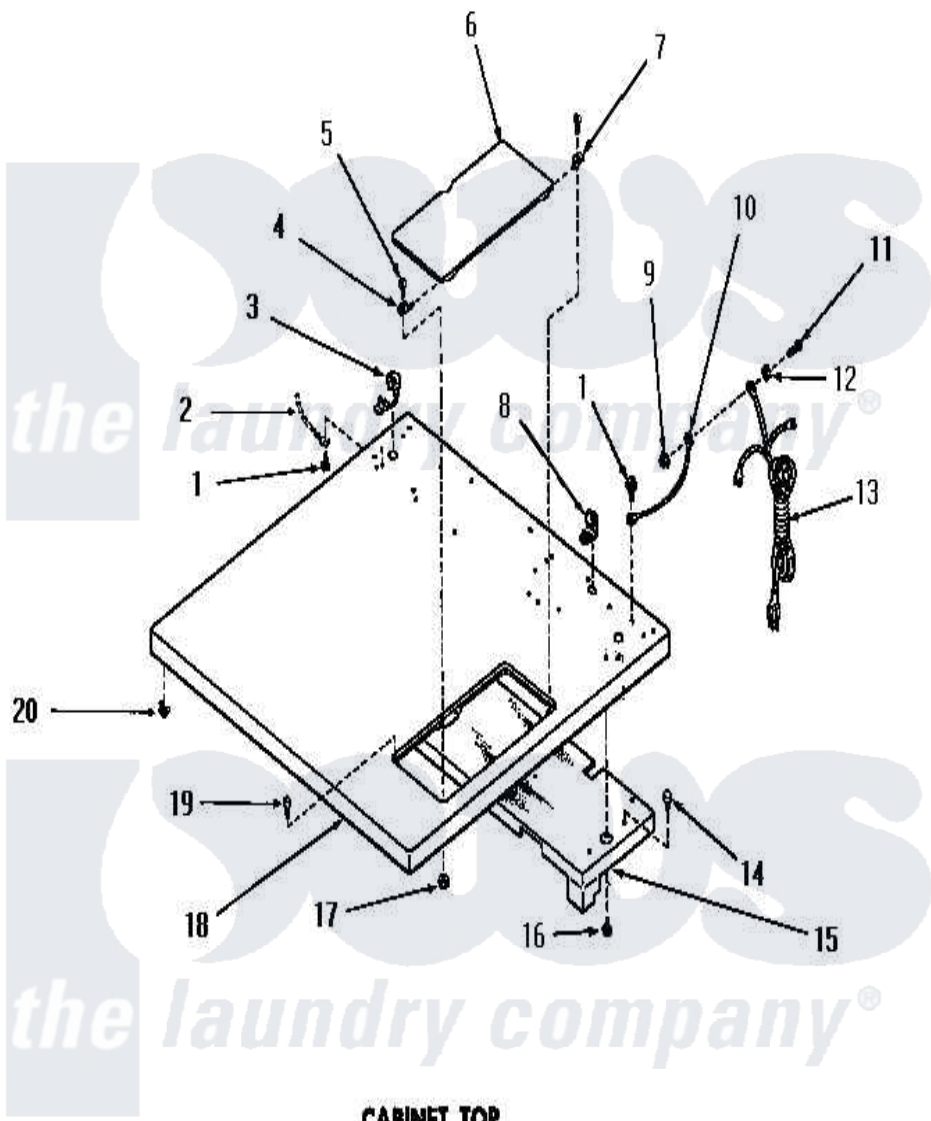

# Amana DG3300 06 - CABINET TOP

**CABINET TOP  
(Gas Models)**

Amana [Residential Amana DG3300 Washer Parts](#) Parts Diagram 06 - CABINET TOP  
 Click on the part number to view part

Item	Original Part Number	Replaced By	Status	Part Description
"	NOTE:		Not Available	HOUSING AND PANEL ASSEMBLY WILL BE SUPPLIED WHENEVER 52963GR LINT SCREEN HOUSINGOR 53058GR INNER DOOR PANEL IS ORDERED
1	<a href="#">51924</a>			Screw, 10-24 X 1/2 HeX
2	Y00000000		Not Available	SEE NOTE GROUND WIRE, GREEN
3	<a href="#">52113</a>			Relief, Strain
4	<a href="#">51350</a>			Hinge, Front
5	03630		Not Available	SCREW,6-32 X 3/8 ROUND
6	52518W		Not Available	ACCESS DOOR, WHITE
"	52518A		Not Available	ACCESS DOOR, AVOCADO
"	52518H		Not Available	xREPLACE
"	52518C		Not Available	ACCESS DOOR, COPPERTONE
7	<a href="#">51351</a>			Hinge, Rear

8	21903	<a href="#">211881</a>	Grommet, Cord Part Not Used-Gas Models Only
9	23951	<a href="#">M0282009</a>	Nut
10	54300	Not Available	GROUND WIRE, GREEN
11	<a href="#">20267</a>		Screw, 10-24 X 3/8 Round
12	<a href="#">03815</a>		Lockwasher, No.10 Ext Shk
13	51508	Not Available	POWER CORD
14	51355	<a href="#">51-355</a>	5500w/240v, 13-23/32, Low Watt
15	52614	Not Available	TOP BAFFLE ASSEMBLY
16	23962	<a href="#">W10116760</a>	Screw
17	<a href="#">22678</a>		Nut, Nylon
18	52503C	Not Available	CABINET TOP, COPPERTONE
"	52503H	Not Available	CABINET TOP, HARVEST GOLD
"	52503A	Not Available	CABINET TOP, AVOCADO
"	52503W	Not Available	CABINET TOP, WHITE
19	<a href="#">53445</a>		Bumper
20	23007	Not Available	CAGED NUT