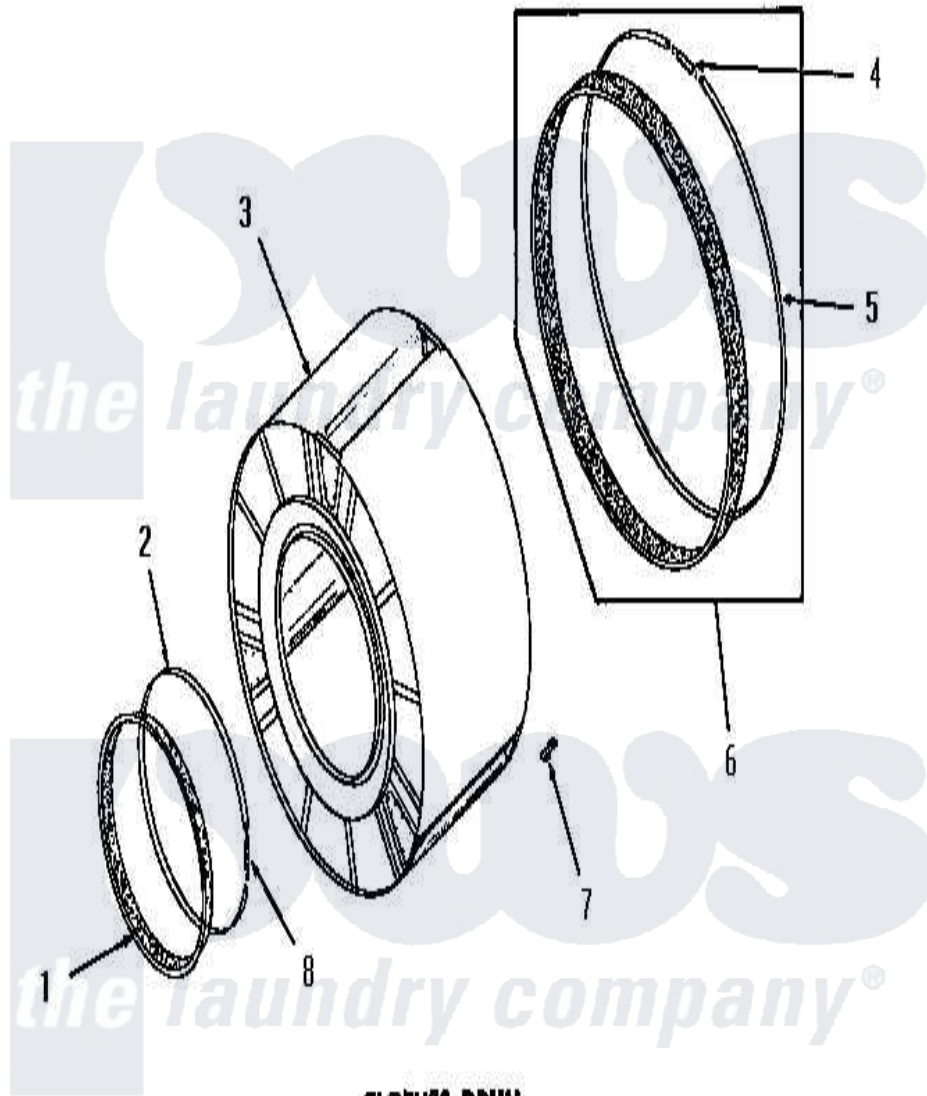

Amana DG3300 07 - CLOTHES DRUM

CLOTHES DRUM

Amana [Residential Amana DG3300 Washer Parts](#) Parts Diagram 07 - CLOTHES DRUM
 Click on the part number to view part

Item	Original Part Number	Replaced By	Status	Part Description
1	51881			Seal, Front
2	50169			Strap, Retainer
3	53135			Assembly, Drum
4	52310			Spring
5	50781			Strap, Seal
6	51883A			Assembly, Seal
7	51201		Not Available	CLIP
8	50168			Spring