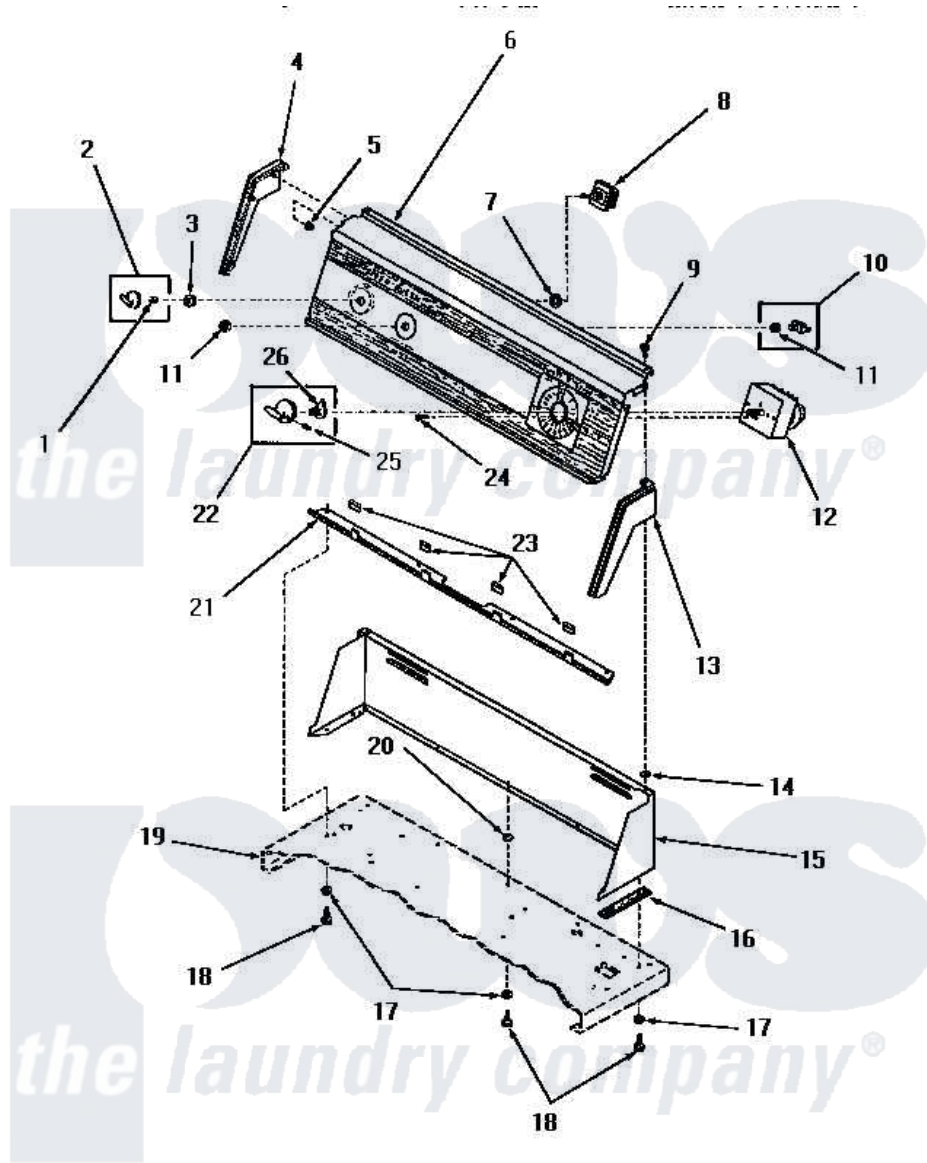

Amana DG3300 08 - CONTROL PANEL, CONTROL HOOD & CONTROLS

CONTROL PANEL, CONTROL HOOD AND CONTROLS

Amana [Residential Amana DG3300 Washer Parts](#) Parts Diagram 08 - CONTROL PANEL, CONTROL HOOD & CONTROLS

[Click on the part number to view part](#)

Item	Original Part Number	Replaced By	Status	Part Description
1	22244		Not Available	CLIP,C xREPLACE
2	22245		Not Available	xREPLACE
3	24205			Nut, Knurled 3/8-24
4	25124		Not Available	CONTROL HOOD END, LEFT
5	25126	5303284616		Clip
6	55307		Not Available	CONTROL PANEL
7	91176			Lockwasher, 3/8 Intshkp
8	53380		Not Available	TEMPERATURE SELECTOR SWITCH
9	25232		Not Available	SCREW,8AB-18X7/8 OVAL
10	53768	55882P		Assembly- Switch
11	52947			Nut, Hex 15/32-32
12	52610		Not Available	TIMER
13	25123		Not Available	CONTROL HOOD END, RIGHT
14	24522			Nut, Speed-8ab-18 C1995

15	53446W	Not Available	CONTROL HOOD, WHITE
"	53446C	Not Available	CONTROL HOOD, COPPERTONE
"	53446H	Not Available	CONTROL HOOD, HARVEST GOLD
"	53446A	Not Available	CONTROL HOOD, AVOCADO
16	23028	Not Available	GASKET, CONTROL BOX END
17	20493		Washer, 11/64 ID x 3/8 OD
18	23962	W10116760	Screw
19	Y00000000	Not Available	SEE NOTE CABINET TOP
20	23425	Not Available	WASHER, 7/32ID X 7/16ODX.
21	52912	Not Available	PANEL SUPPORT BRACKET
22	24858	Not Available	ASSY, KNOB-TIMER
23	24859	Not Available	SLEEVE, SUPPORT ANGLE
24	70212		Screw, 8-32 X 5/32 RD H
25	25285	Not Available	SETSCREW
26	24857	Not Available	INDICATOR