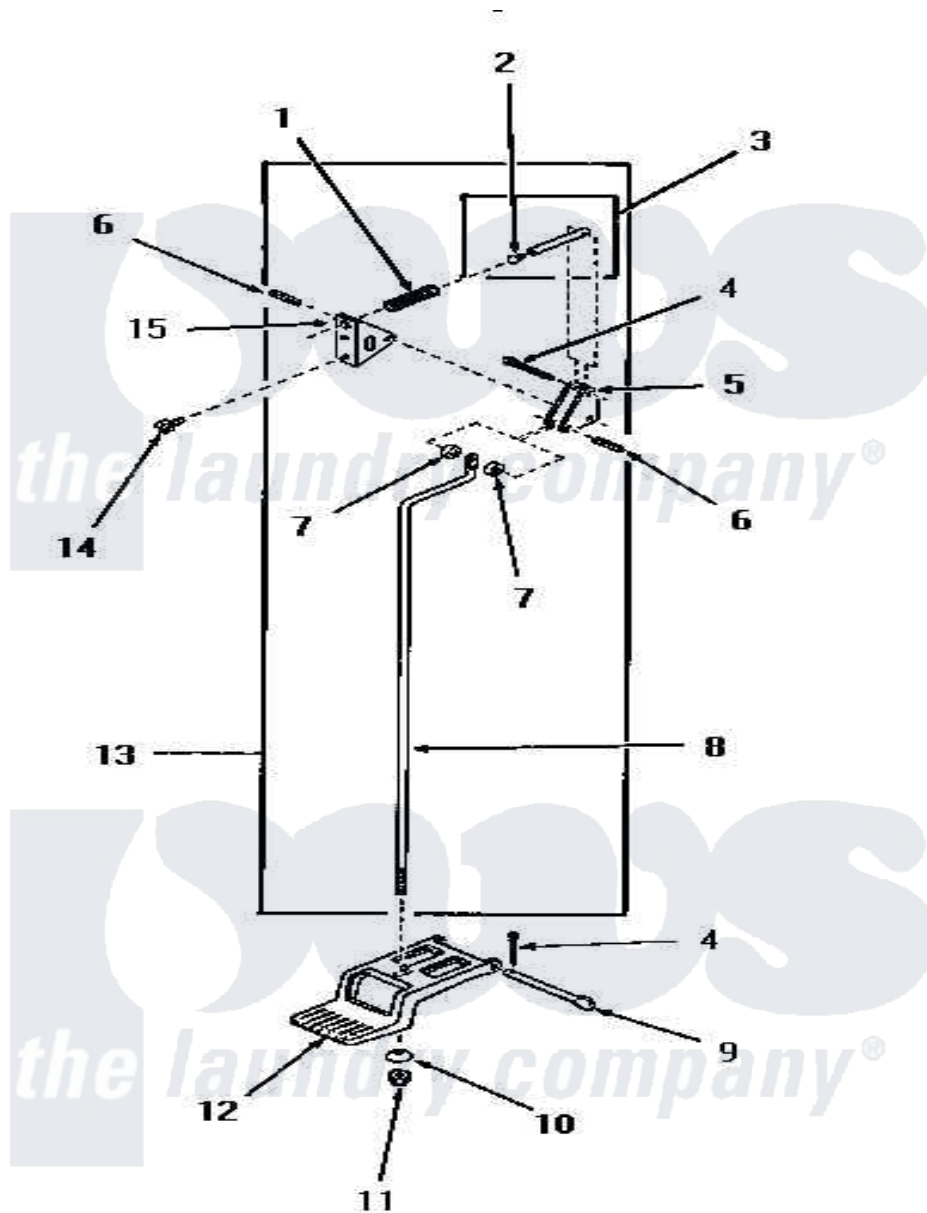

Amana DG3300 09 - DOOR RELEASE

Amana [Residential Amana DG3300 Washer Parts](#) Parts Diagram 09 - DOOR RELEASE
 Click on the part number to view part

Item	Original Part Number	Replaced By	Status	Part Description
1	51065		Not Available	DOOR RELEASE SPRING
2	51786		Not Available	PLUG
3	51841		Not Available	DOOR RELEASE PIN ASSEMBLY
4	02578			Pin, Cotter
5	51041		Not Available	DOOR RELEASE LEVER
6	51161		Not Available	PIN,ROLL 1/8 X 3/4
7	51121			Door Release Spacer
8	51837		Not Available	DOOR RELEASE ROD
9	51045		Not Available	PEDAL HINGE PIN
10	51046		Not Available	NYLON WASHER
11	51271		Not Available	NUT
12	51802			Pedal, Foot
13	51844		Not Available	DOOR RELEASE ASSEMBLY
14	51246		Not Available	SCREW
15	51052		Not Available	DOOR RELEASE BRACKET