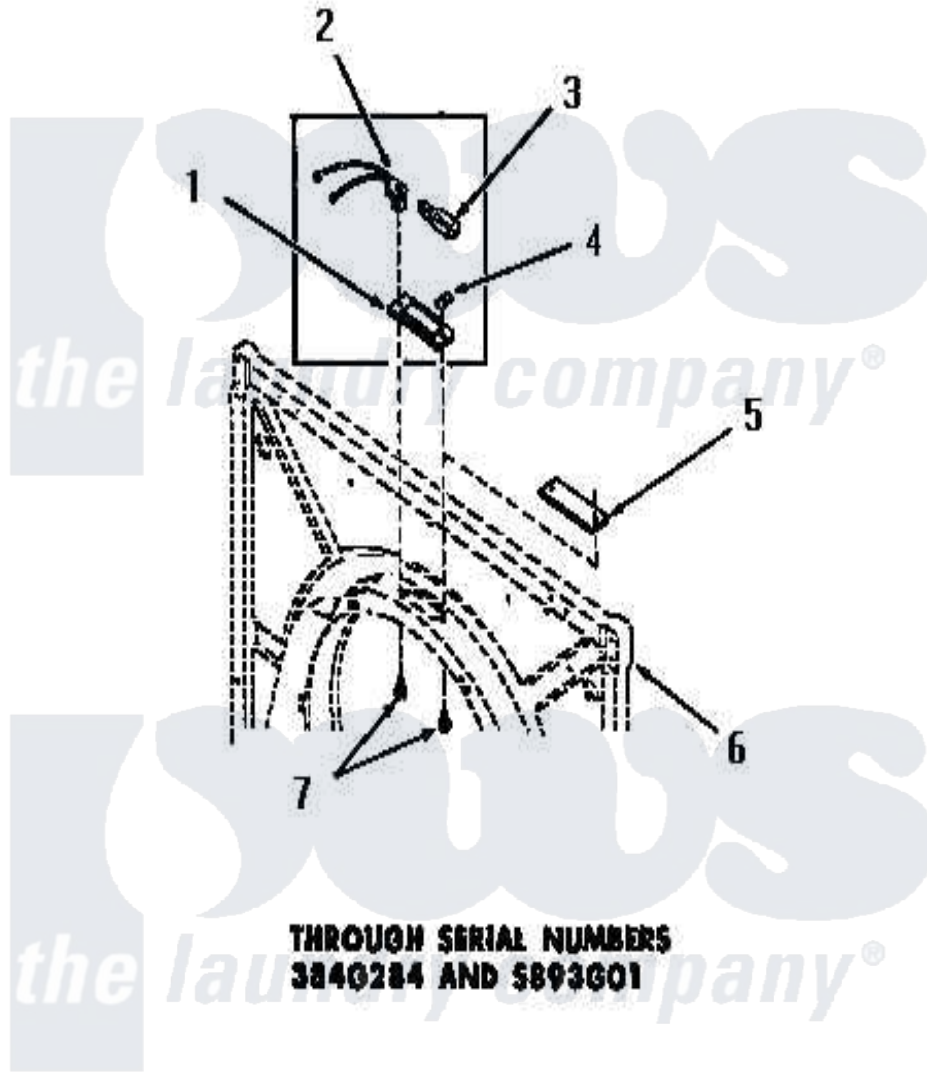

# Amana DG3300 10 - DRUM LIGHT & COVER PLATE

[Amana Residential Amana DG3300 Washer Parts](#) Parts Diagram 10 - DRUM LIGHT & COVER PLATE  
[Click on the part number to view part](#)

Item	Original Part Number	Replaced By	Status	Part Description
5	53911		Not Available	COVER PLATE
6	Y00000000		Not Available	SEE NOTE FRONT FRAME AND AIR SHROUD
7	51784		Not Available	SCREW, 10B-16 X 1/2 HEX