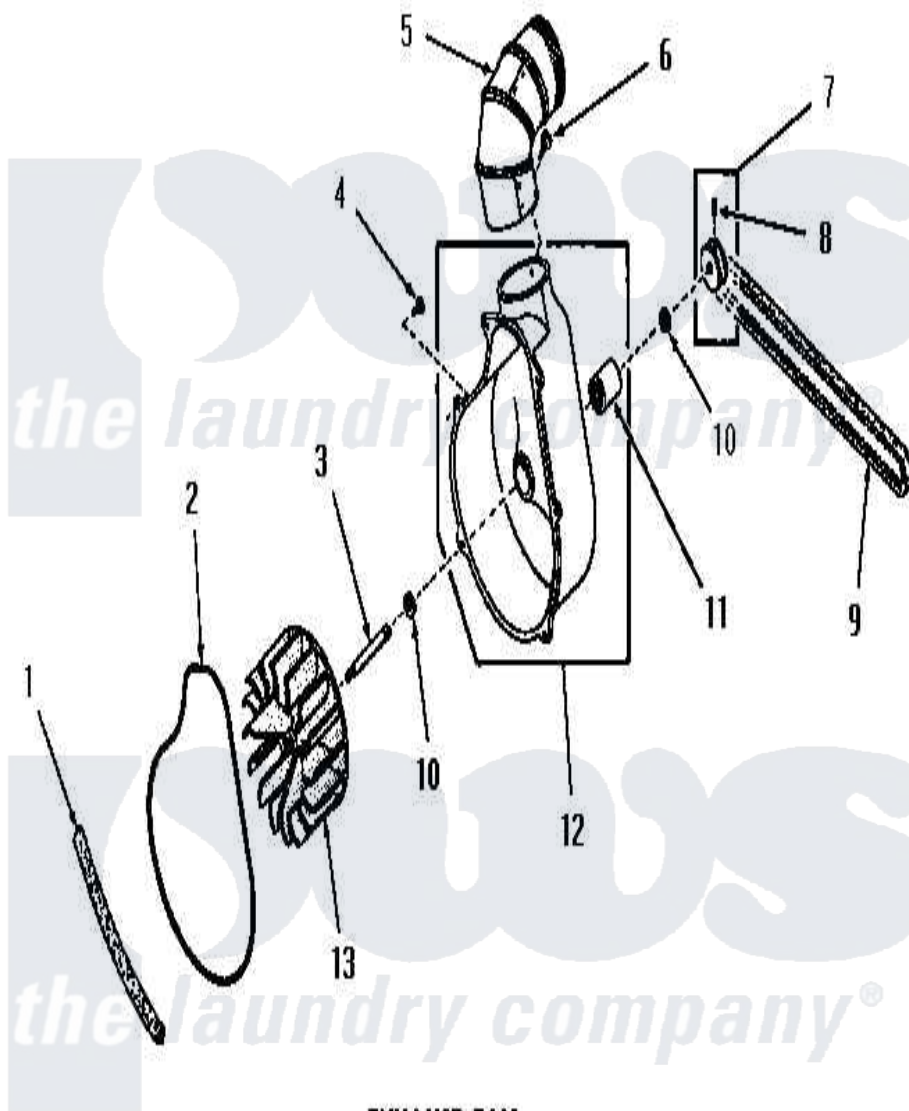

Amana DG3300 12 - EXHAUST FAN

EXHAUST FAN

Amana [Residential Amana DG3300 Washer Parts](#) Parts Diagram 12 - EXHAUST FAN

[Click on the part number to view part](#)

Item	Original Part Number	Replaced By	Status	Part Description
1	51790			Seal
2	51791			Gasket, Housing
3	53519		Not Available	EXHAUST FAN SHAFT
4	51784		Not Available	SCREW, 10B-16 X 1/2 HEX
5	Y0052707	31986601B		Switch, Rocker
6	23222	3177991		Screw
7	53521		Not Available	ASSY, PULLEY
8	02771			Screw, 1/4-20 x 3/8 Hex S
9	51994			Belt
10	52549			Washer, 501 ID X3/4 Odx
11	51991		Not Available	BEARING
12	51946		Not Available	HOUSING, BLOWER
13	90585		Not Available	IMPELLER