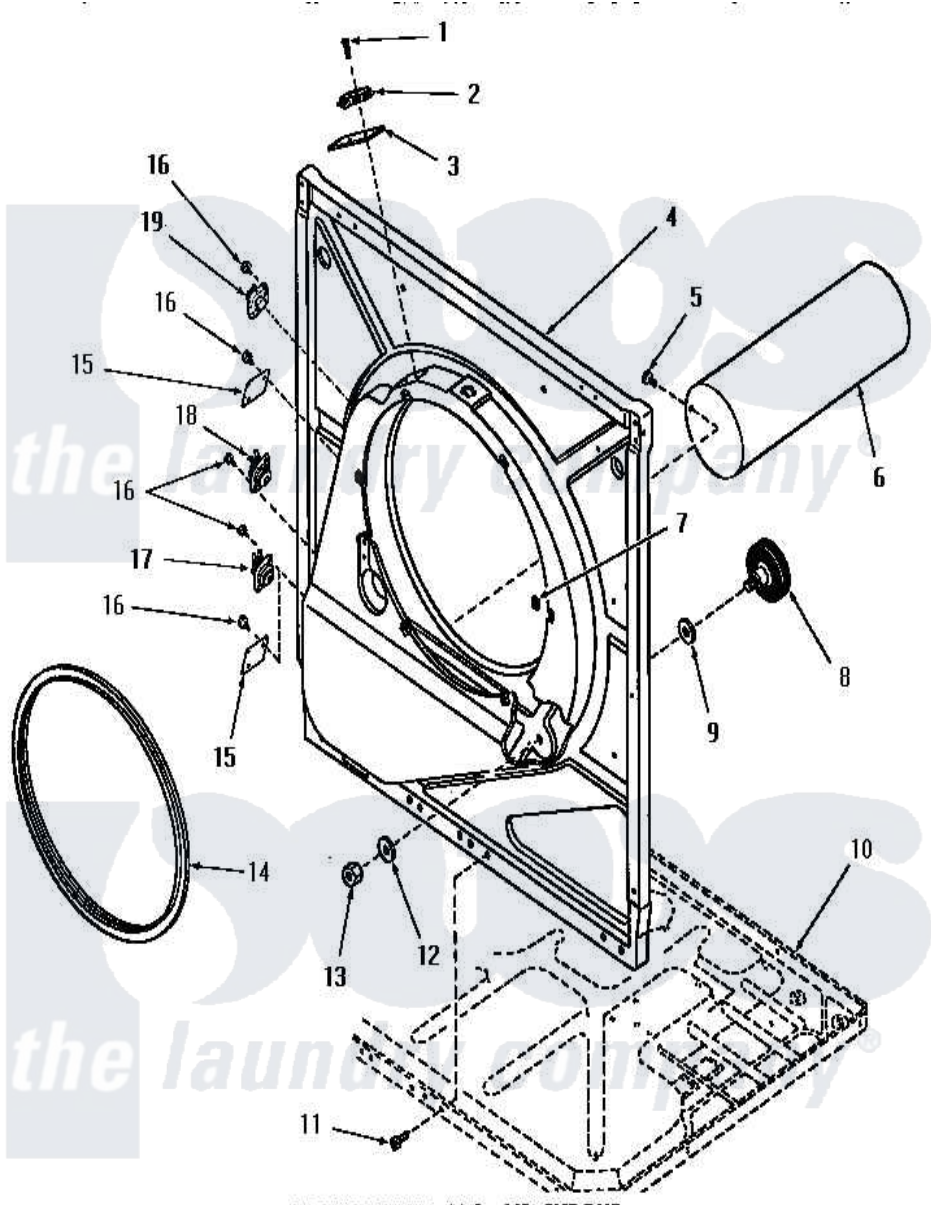

Amana DG3300 13 - FRONT FRAME & AIR SHROUD

FRONT FRAME AND AIR SHROUD

[Amana Residential Amana DG3300 Washer Parts](#) Parts Diagram 13 - FRONT FRAME & AIR SHROUD
 Click on the part number to view part

| Item | Original Part Number | Replaced By | Status | Part Description |
|------|-----------------------|-------------------------|---------------|----------------------------|
| 1 | 51783 | | | Screw, 6b-20 X 7/8 HeX |
| 2 | Y51143 | | Not Available | SWITCH |
| 3 | 52112 | | | Insulation |
| 4 | 51850 | | Not Available | FRONT FRAME AND AIR SHROUD |
| 5 | 52150 | 489464 | | Screw |
| 6 | 51821 | | Not Available | EXHAUST DUCT |
| 7 | 52865 | | Not Available | SPEED NUT |
| 8 | 53555 | 56285 | | Roller Cylinder |
| 9 | 52123 | | | Washer |
| 10 | Y00000000 | | Not Available | SEE NOTE FRAME BASE |
| 11 | 51784 | | Not Available | SCREW,10B-16 X 1/2 HEX |
| 12 | 52122 | | | Washer |
| 13 | 52124 | | Not Available | NUT |
| 14 | 51798 | | Not Available | GASKET |
| 15 | 52550 | | Not Available | COVER PLATE |
| 16 | 23222 | 3177991 | | Screw |