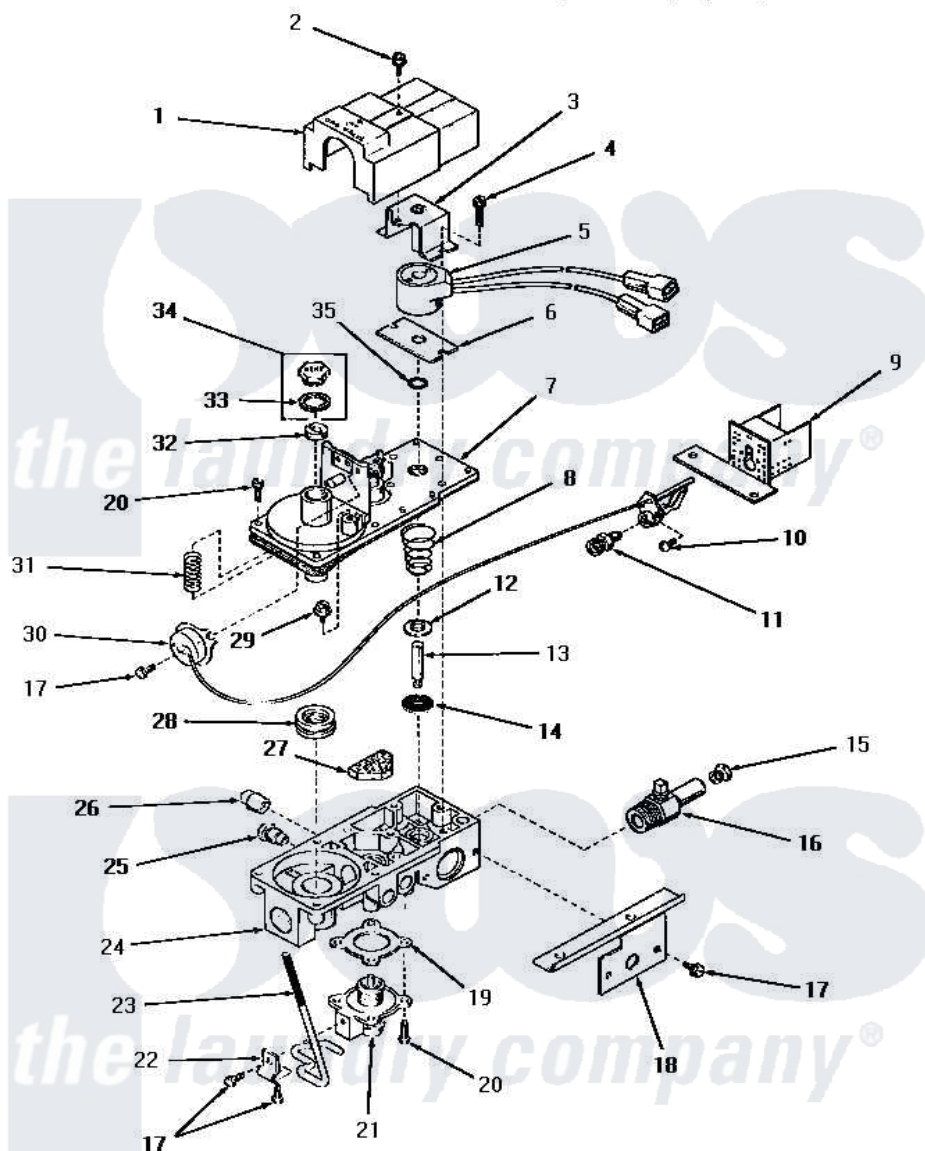

Amana DG3300 14 - GAS VALVE (NAT. / MIXED GAS)

GAS VALVE (NAT./MIXED GAS)

Amana [Residential Amana DG3300 Washer Parts](#) Parts Diagram 14 - GAS VALVE (NAT. / MIXED GAS)
 Click on the part number to view part

| Item | Original Part Number | Replaced By | Status | Part Description |
|------|-----------------------|-------------|---------------|---------------------------|
| 1 | 53377S | | Not Available | VALVE HOUSING |
| 2 | 53379B | | Not Available | HEX HEAD SCREW |
| 3 | 53377B | | Not Available | PLUNGER GUIDE AND BRACKET |
| 4 | 53379C | | Not Available | HEX HEAD SCREW |
| 5 | 53377A | | Not Available | COIL,BURNER |
| 6 | 53377C | | Not Available | PLATE |
| 7 | 53377K | | Not Available | VALVE COVER AND GASKET |
| 8 | 53377Y | | Not Available | VALVE SPRING |
| 9 | 53377F | | Not Available | PILOT SHIELD |
| 10 | 53379F | | Not Available | ROUND HEAD SCREW |
| 11 | 53387 | | | Orifice, NG |
| 12 | 53377L | | Not Available | STIFFENER |
| 13 | 53377M | | Not Available | PLUNGER SHAFT |
| 14 | 53377N | | Not Available | PLUNGER SEAT |
| 15 | 51209 | | Not Available | ORIFICE,NG |