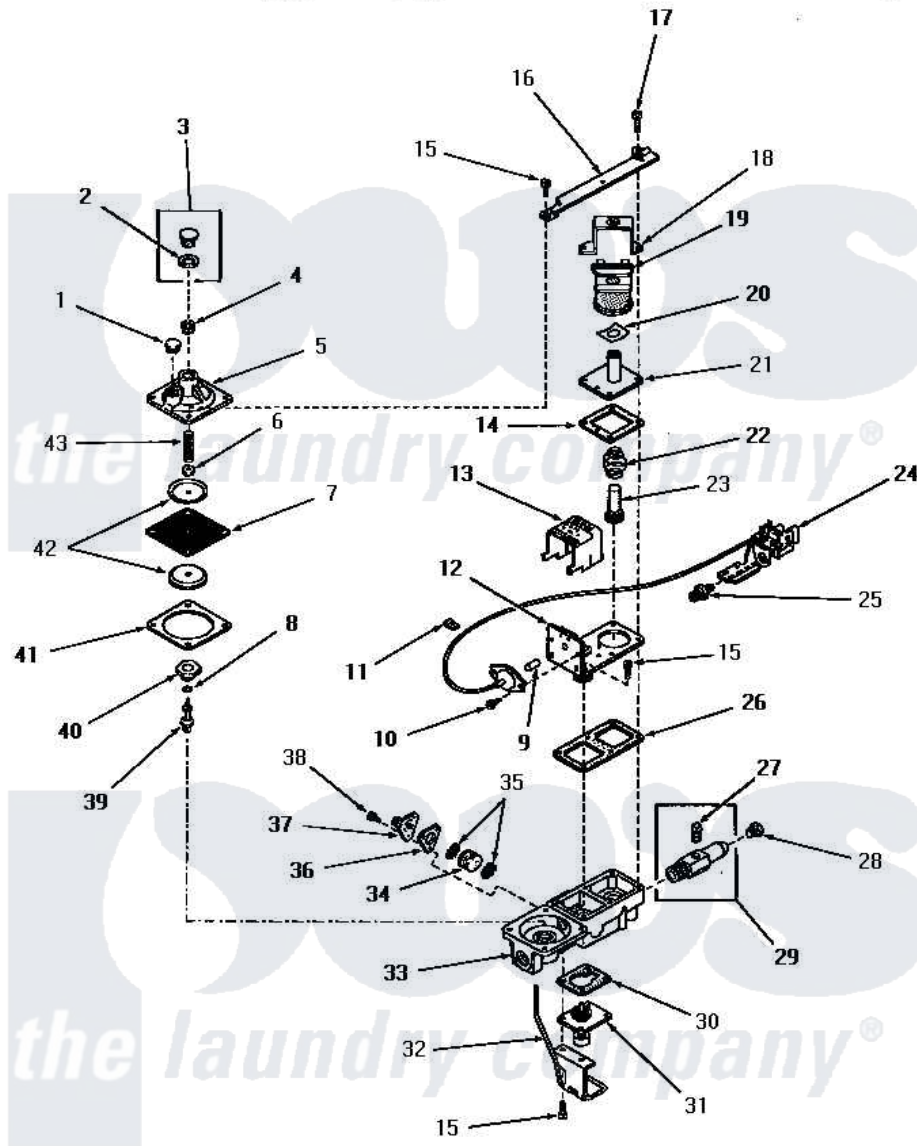

Amana DG3300 15 - GAS VALVE (NAT. / MIXED GAS)

GAS VALVE (NAT./MIXED GAS)

Amana [Residential Amana DG3300 Washer Parts](#) Parts Diagram 15 - GAS VALVE (NAT. / MIXED GAS)
 Click on the part number to view part

Item	Original Part Number	Replaced By	Status	Part Description
1	54477		Not Available	CAP,VENT
2	0054474		Not Available	USE D7425607
3	Y0054476	D7431921Q		Gasket
4	54486C		Not Available	REGULATOR SCREW
5	51402Q		Not Available	REGULATOR COVER
6	51402V		Not Available	NUT
7	51402X		Not Available	DIAPHRAGM
8	51402Y		Not Available	GASKET
9	54486Z		Not Available	ACTUATING PIN
10	54486K		Not Available	SCREW
11	54486N		Not Available	CLAMP
12	54486D		Not Available	PILOT VALVE LATCH AND PLATE
13	54486G		Not Available	LATCH COVER
14	54486T		Not Available	GASKET
15	54486J		Not Available	SCREW
16	54485		Not Available	MOUNTING BRACKET

17	54486L	Not Available	SCREW
18	54486F	Not Available	COIL HOLD-DOWN BRACKET
19	54486A	Not Available	COIL,BURNER
20	51402G	Not Available	LEAF SPRING
21	54486U	Not Available	PLUNGER GUIDE
22	51999E	Not Available	SPRING
23	54486M	Not Available	PLUNGER
24	54484	Not Available	PILOT BURNER
25	54473	Not Available	ORIFICE,PILOT
26	54486R	Not Available	GASKET
27	20247		Plug, Pipe
28	51209	Not Available	ORIFICE,NG
29	0054480	Not Available	NET-PAN,DRAIN
30	54486S	Not Available	GASKET
31	54486Q	Not Available	RESET VALVE
32	54486E	Not Available	RESET LEVER AND BRACKET
33	54486B	Not Available	VALVE BODY
34	54486Y	Not Available	FILTER
35	54486X	Not Available	FILTER SCREEN
36	54486W	Not Available	GASKET
37	54486P	Not Available	OUTLET
38	54486H	Not Available	SCREW
39	51402AB	Not Available	REGULATOR PIN
40	51402AA	Not Available	REGULATOR PIN SEAT
41	51402Z	Not Available	GASKET
42	51402W	Not Available	DIAPHRAGM PLATE
43	51402U	Not Available	REGULATOR SPRING