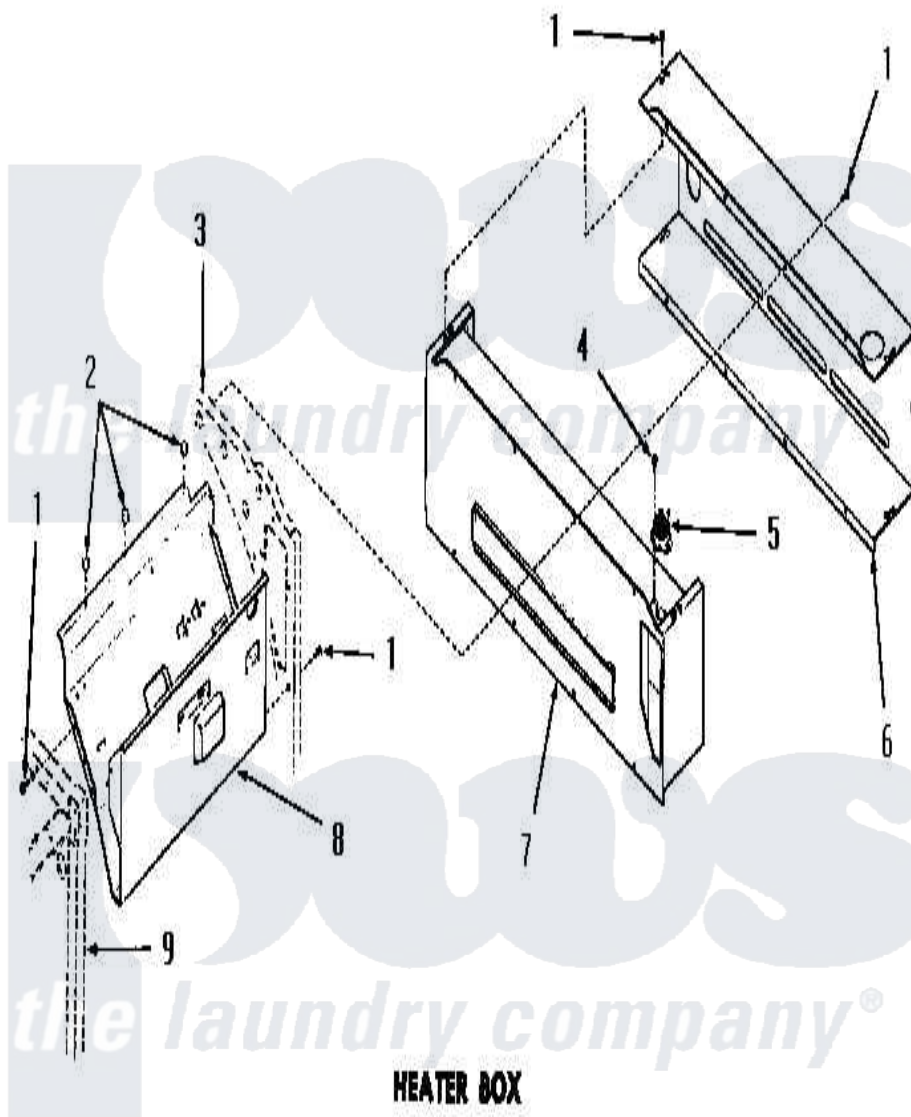

Amana DG3300 16 - HEATER BOX

HEATER BOX
(Gas Models)

[Amana Residential Amana DG3300 Washer Parts](#) Parts Diagram 16 - HEATER BOX
Click on the part number to view part

Item	Original Part Number	Replaced By	Status	Part Description
1	51784		Not Available	SCREW,10B-16 X 1/2 HEX
2	52552		Not Available	BUMPER, OVEN DOOR
3	Y00000000		Not Available	SEE NOTE REAR FRAME
4	23222	3177991		Screw
5	51185		Not Available	THERMOSTAT,HEATER BOX
6	Y51862		Not Available	HEATER BOX
7	54717		Not Available	ASSY,HEATER BOX
8	Y52584		Not Available	BURNER SHIELD
9	Y00000000		Not Available	SEE NOTE FRONT FRAME AND AIR SHROUD