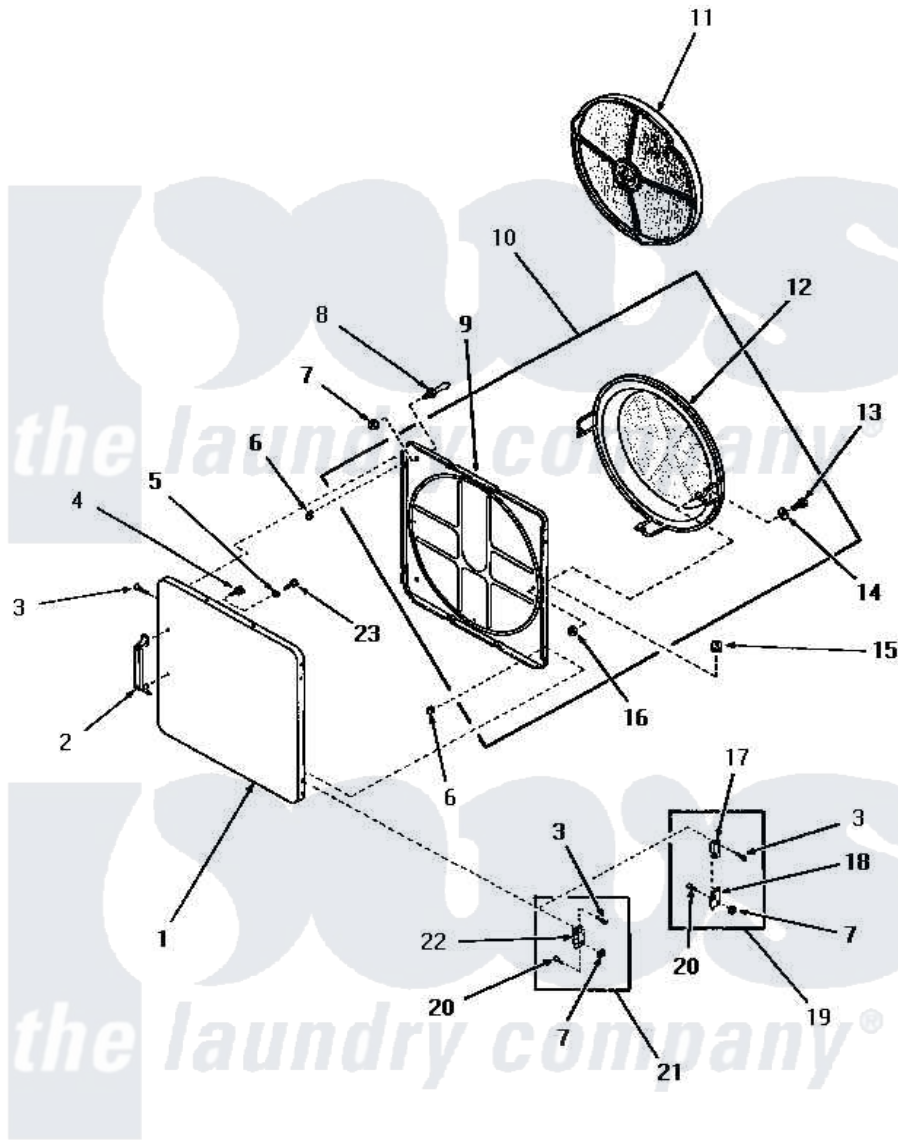

Amana DG3300 17 - LOADING DOOR

LOADING DOOR (Through Serial Nos. 31V9368 and 566Y580)

Amana [Residential Amana DG3300 Washer Parts](#) Parts Diagram 17 - LOADING DOOR

[Click on the part number to view part](#)

Item	Original Part Number	Replaced By	Status	Part Description
1	52489W		Not Available	OUTER DOOR PANEL, WHITE
"	52489H		Not Available	OUTER DOOR PANEL, HARVEST GOLD
"	52489C		Not Available	OUTER DOOR PANEL, COPPERTONE
"	52489A		Not Available	OUTER DOOR PANEL, AVOCADO
2	54068	61925		Pull Door Commercial Black
3	52864	500226		Screw, 8b-16 x 5/8 Tap
4	52150	489464		Screw
5	Y20278		Not Available	LOCKWASHER
6	52865		Not Available	SPEED NUT
7	51236	488130		Nut
8	51992			Strike, Door
9	54730		Not Available	INNER DOOR PANEL
10	54738		Not Available	ASSY,HOUSING & PANEL
11	53002		Not Available	NO LONGER AVAILABLE

12	54731	54-731		Bake Element
13	24688		Not Available	CAP SCREW
14	Q6275		Not Available	WASHER
15	51858			Grommet
16	52566	27001225		Nut, Jam Mid Lock 1/4-20
17	Y0053944	D7772202		Air Duct. Bottom
18	Y0053945	D7772101		Shield-Light
19	Y00000000		Not Available	SEE NOTE MODELS DG3300 & DG3240
20	22649			Screw, 8-32 X 13/32 FI
21	Y00000000		Not Available	SEE NOTE ALL OTHER MODELS
23	22024	20001169		22024 24