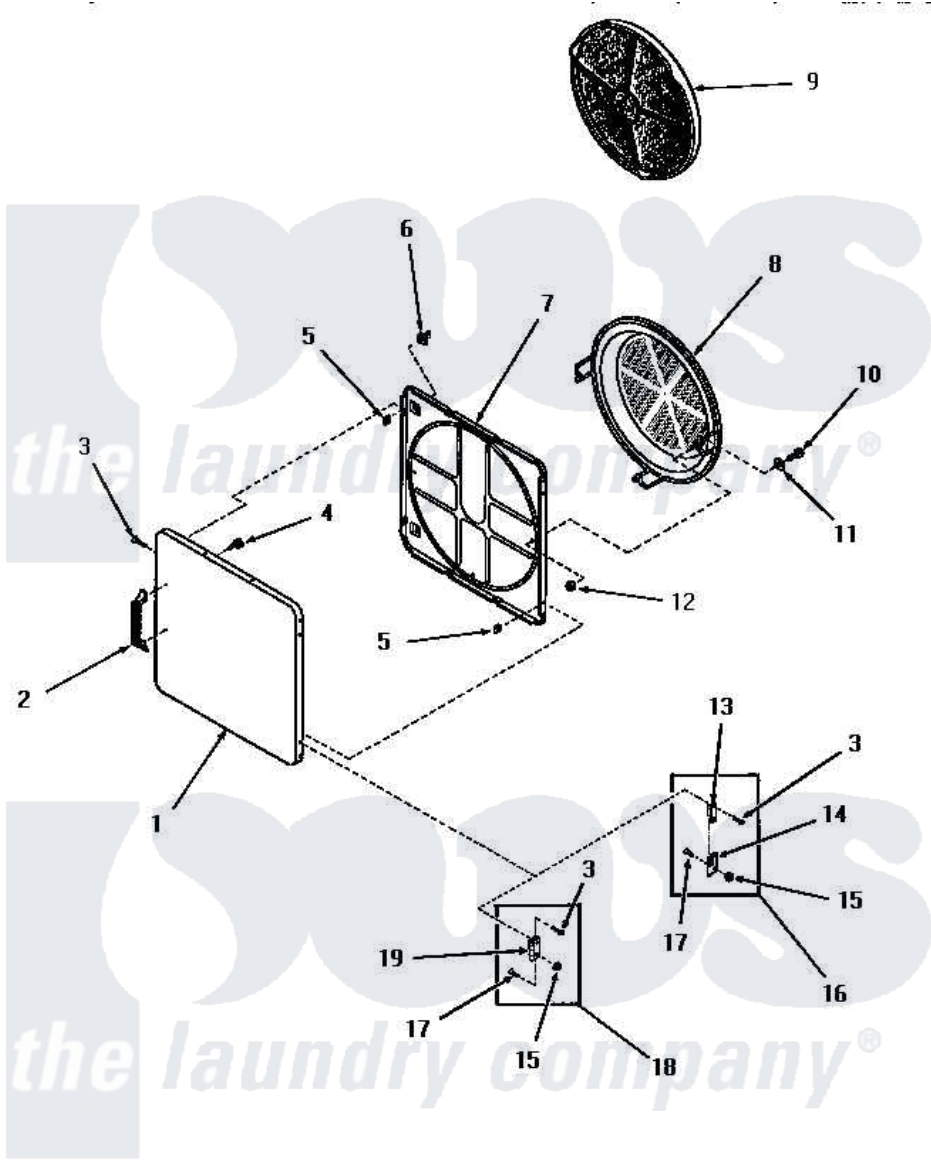

# Amana DG3300 18 - LOADING DOOR

**LOADING DOOR**  
**(Starting Serial Nos. 31Y9369 and S66Y581)**

Amana [Residential Amana DG3300 Washer Parts](#) Parts Diagram 18 - LOADING DOOR  
 Click on the part number to view part

Item	Original Part Number	Replaced By	Status	Part Description
1	52489W		Not Available	OUTER DOOR PANEL, WHITE
"	52489H		Not Available	OUTER DOOR PANEL, HARVEST GOLD
"	52489C		Not Available	OUTER DOOR PANEL, COPPERTONE
"	52489A		Not Available	OUTER DOOR PANEL, AVOCADO
2	54068	<a href="#">61925</a>		Pull Door Commercial Black
3	52864	<a href="#">500226</a>		Screw, 8b-16 x 5/8 Tap
4	52150	<a href="#">489464</a>		Screw
5	52865		Not Available	SPEED NUT
6	54661	<a href="#">LA-1003</a>		Door Catch Kit
7	54665	<a href="#">54-665</a>		Bake Element
8	54731	<a href="#">54-731</a>		Bake Element
9	53002		Not Available	NO LONGER AVAILABLE
10	24688		Not Available	CAP SCREW
11	Q6275		Not Available	WASHER

12	52566	<a href="#">27001225</a>	Nut, Jam Mid Lock 1/4-20
13	Y0053944	<a href="#">D7772202</a>	Air Duct. Bottom
14	Y0053945	<a href="#">D7772101</a>	Shield-Light
15	51236	<a href="#">488130</a>	Nut
16	Y00000000	Not Available	SEE NOTE MODELS DG3300, FG3240 AND DG3240
17	<a href="#">22649</a>		Screw, 8-32 X 13/32 FI
18	Y00000000	Not Available	SEE NOTE ALL OTHER MODELS