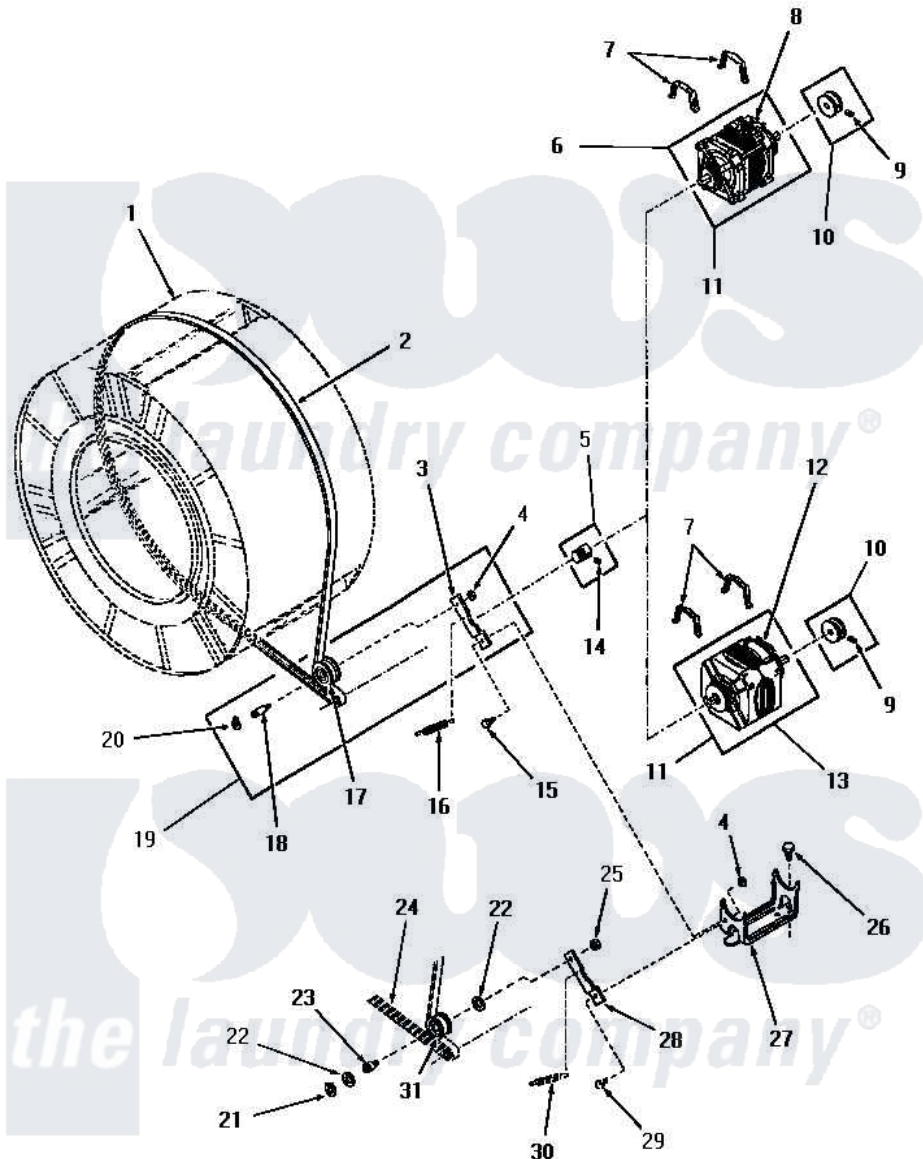

Amana DG3300 19 - MOTOR, IDLER & BELT

MOTOR, IDLER AND BELT

Amana [Residential Amana DG3300 Washer Parts](#) Parts Diagram 19 - MOTOR, IDLER & BELT
 Click on the part number to view part

| Item | Original Part Number | Replaced By | Status | Part Description |
|------|-----------------------|--------------------------|---------------|--|
| 1 | Y00000000 | | Not Available | SEE NOTE CLOTHES DRUM |
| 2 | 52556 | | | Belt |
| 3 | 54410 | | Not Available | LEVER,IDLER |
| 4 | 52566 | 27001225 | | Nut, Jam Mid Lock 1/4-20 |
| 5 | 52593 | | Not Available | ASSY,MOTOR PULLEY |
| 6 | Y00000000 | | Not Available | SEE NOTE GENERAL ELECTRIC FORM "V" MOTOR |
| 7 | 51789 | 660658 | | Clamp, Motor Mounting 343481 685441 |
| 8 | 53249 | | Not Available | SWITCH |
| 9 | 02771 | | | Screw, 1/4-20 x 3/8 Hex S |
| 10 | 53522 | | | Pulley, Motor |
| 11 | 52697 | | Not Available | MOTOR |
| 12 | Y00000000 | | Not Available | SEE NOTE WESTINGHOUSE -- (NOT REPLACEABLE) |
| " | 53213 | | | Switch |
| " | 53226 | | Not Available | SWITCH,MOTOR |