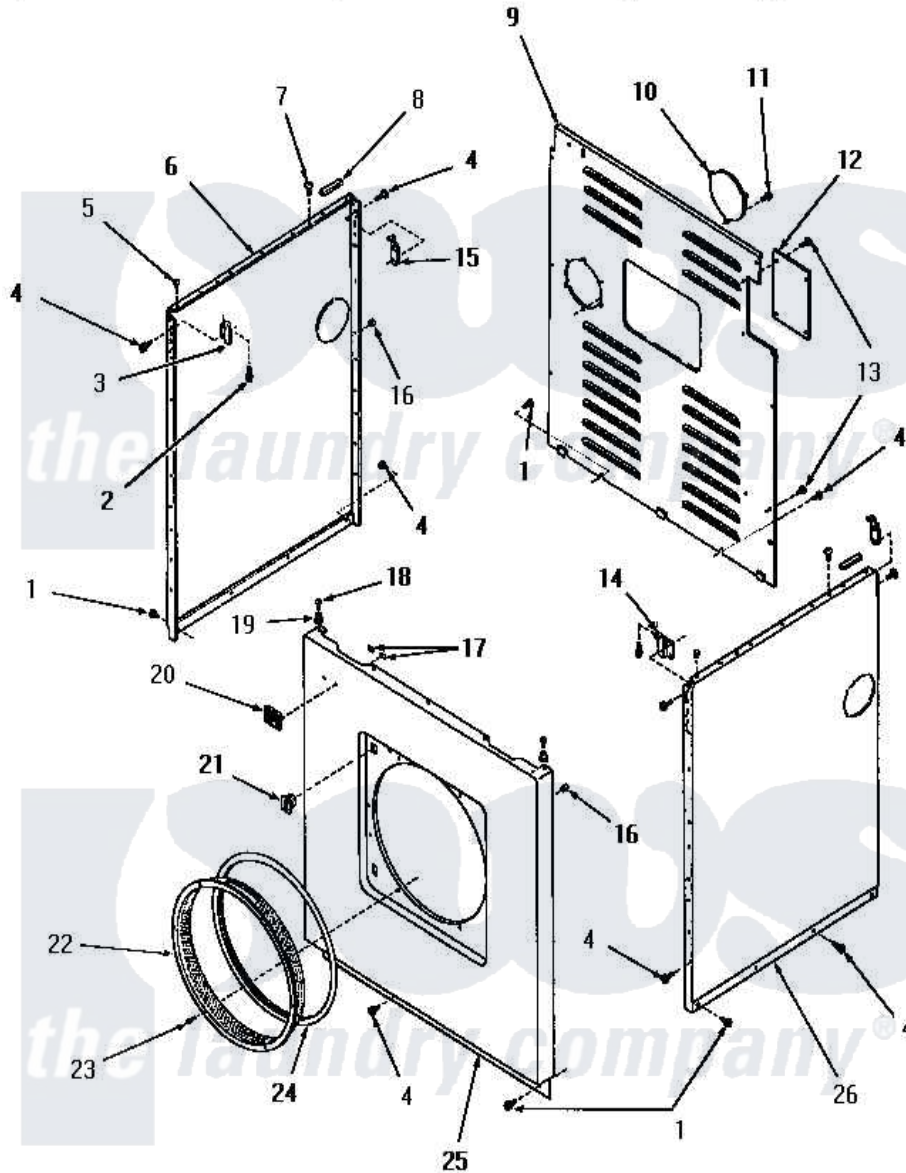

# Amana DG3300 21 - PANELS

Amana [Residential Amana DG3300 Washer Parts](#) Parts Diagram 21 - PANELS  
 Click on the part number to view part

Item	Original Part Number	Replaced By	Status	Part Description
1	25723	<a href="#">27001200</a>		Screw
2	<a href="#">23008</a>			Screw, 10-24 X 3/4 Sems
3	22847		Not Available	BRACKET
4	51784		Not Available	SCREW,10B-16 X 1/2 HEX
5	<a href="#">21176</a>			Bumper
6	52669W		Not Available	SIDE PANEL, LEFT, WHITE
"	52669C		Not Available	SIDE PANEL, LEFT, COPPERTONE
"	52669H		Not Available	SIDE PANEL, LEFT, HARVEST GOLD
"	52669A		Not Available	SIDE PANEL, LEFT, AVOCADO
7	52442		Not Available	SCREW, No.10-16 X 3/8"
8	<a href="#">80312</a>			Bumper Pad
9	52677GRW		Not Available	REAR PANEL, GRAY, WHITE
"	52677GRA		Not Available	REAR PANEL, GRAY, AVOCADO
"	52677GPB		Not Available	REAR PANEL, GRAY,