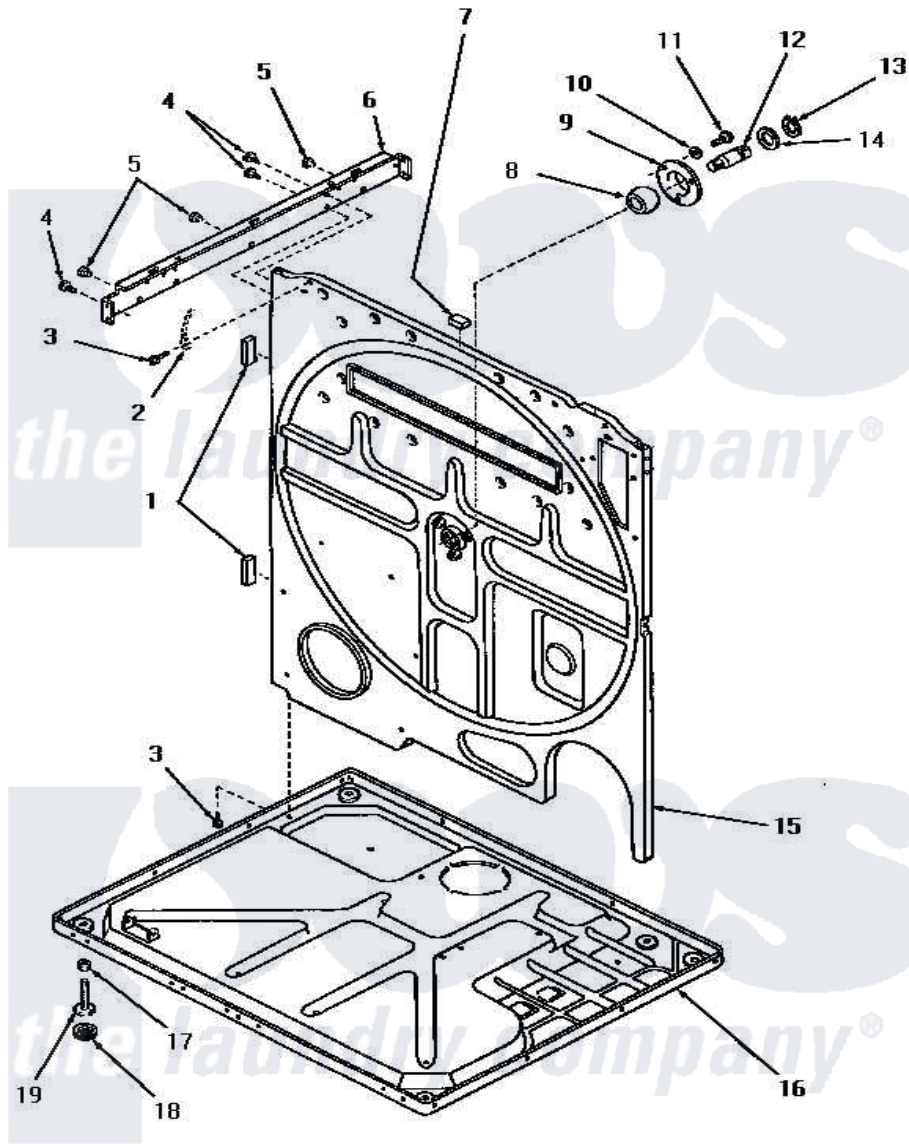

# Amana DG3300 22 - REAR FRAME & FRAME BASE

## REAR FRAME AND FRAME BASE

Amana [Residential Amana DG3300 Washer Parts](#) Parts Diagram 22 - REAR FRAME & FRAME BASE  
 Click on the part number to view part

Item	Original Part Number	Replaced By	Status	Part Description
1	20354		Not Available	BUMPER PAD
2	Y00000000		Not Available	SEE NOTE GROUND WIRE, GREEN
3	51784		Not Available	SCREW, 10B-16 X 1/2 HEX
4	51780	<a href="#">3390631</a>		Screw, 10-16 X 3/8
5	21685	<a href="#">40038001</a>		Bumper
6	51818		Not Available	SUPPORT CHANNEL, RIGHT OR LEFT
7	Y0054053	<a href="#">Y0301205</a>		ELeMent- L
8	<a href="#">Y52079</a>			Bearing, Drum Shaft
9	51826		Not Available	COVER, BEARING
10	<a href="#">03189</a>			LoCkwasher, 1/4 Std-C P
11	53589	<a href="#">8204624</a>		Bolt
12	53132		Not Available	SHAFT, DRUM
13	<a href="#">70061</a>			Ring, Retaining
14	<a href="#">Y52564</a>			Washer
15	52574		Not Available	FRAME, REAR

16	Y52572	Not Available	FRAME BASE
17	52794	<a href="#">62739</a>	Nut, Lock
18	70282	<a href="#">Y314137</a>	Foot, Rubber
19	Y52696	<a href="#">Y305086</a>	Adjustable Leg And Nut