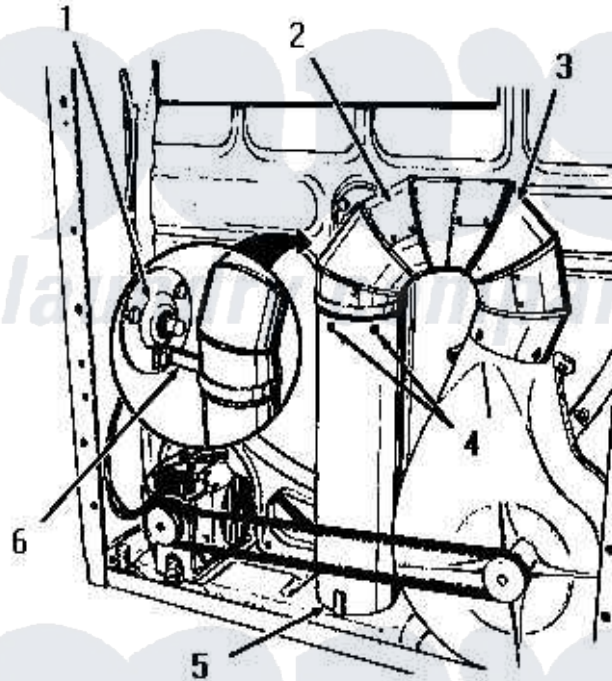

Amana DG3331 03 - 160P3 BOTTOM EXHAUST DEFLECTOR KIT

160P3 BOTTOM EXHAUST DEFLECTOR KIT

[Amana Residential Amana DG3331 Washer Parts](#) Parts Diagram 03 - 160P3 BOTTOM EXHAUST DEFLECTOR KIT
 Click on the part number to view part

Item	Original Part Number	Replaced By	Status	Part Description
1	Y00000000		Not Available	SEE NOTE BEARING RETAINER
2	52699		Not Available	SHORT 90 DEGREES ELBOW
3	Y00000000		Not Available	SEE NOTE DRYER EXHAUST ELBOW -- (SUPPLIED WITH DRYER)
4	23222	3177991		Screw
5	52698		Not Available	EXHAUST TUBE
6	0052775	0057344		Suptop Burner
NI	160P3		Not Available	BOTTOM EXHAUST DEFLECTOR KIT