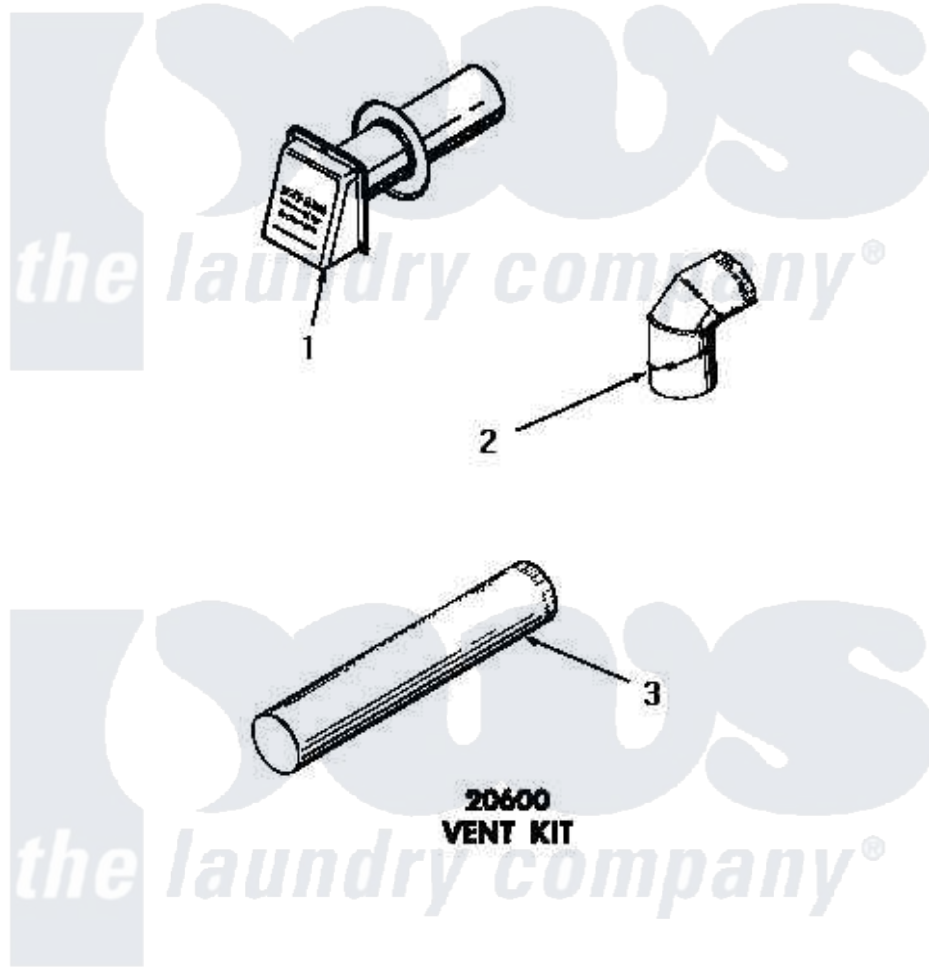

Amana DG3331 04 - 20600 VENT KIT

Amana [Residential Amana DG3331 Washer Parts](#) Parts Diagram 04 - 20600 VENT KIT
[Click on the part number to view part](#)

Item	Original Part Number	Replaced By	Status	Part Description
1	20601		Not Available	WEATHER HOOD
2	51917		Not Available	ELBOW
3	20602	20-602		Root Destroyer
NI	20600		Not Available	VENT KIT