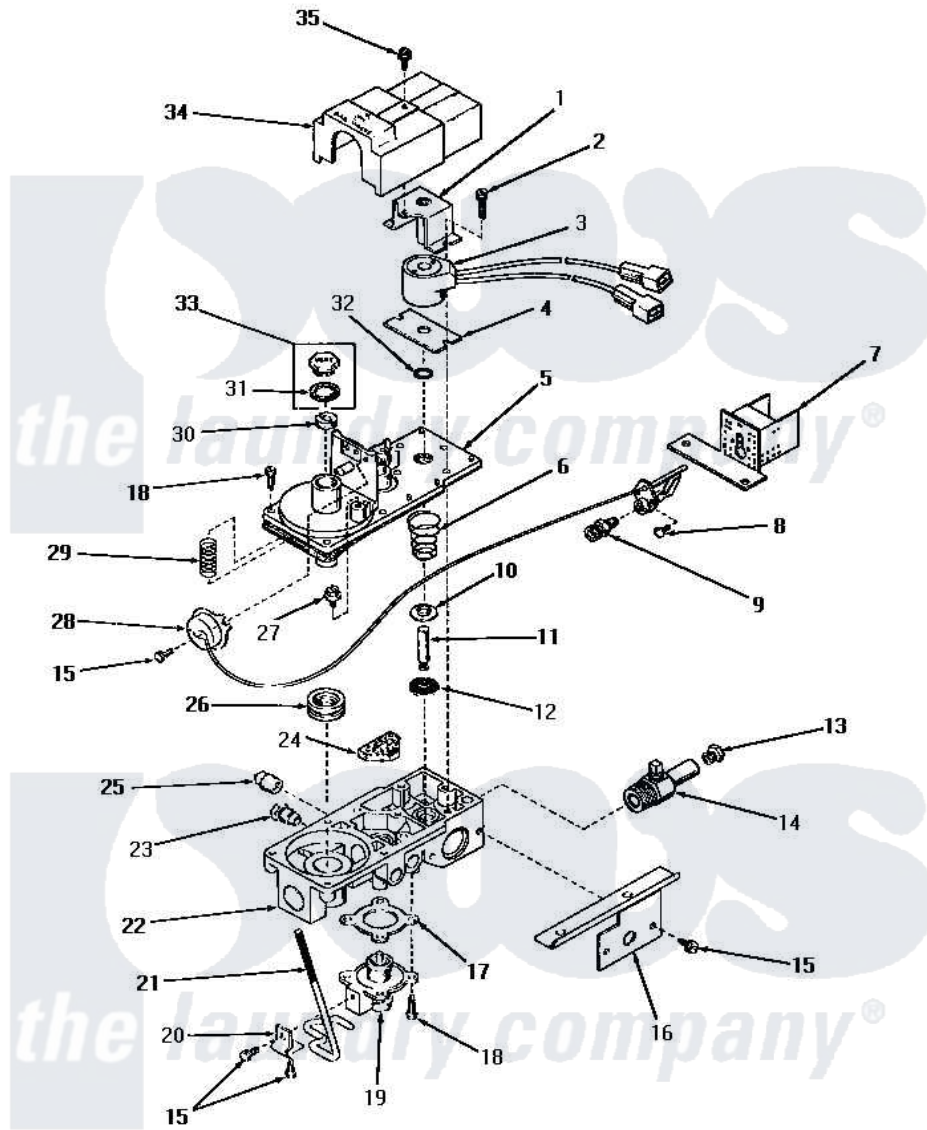

Amana DG3331 05 - 53377 GAS VALVE (NATURAL/MIXED GAS)

53377 GAS VALVE (NAT./MIXED GAS)

Amana [Residential Amana DG3331 Washer Parts](#) Parts Diagram 05 - 53377 GAS VALVE (NATURAL/MIXED GAS)
 Click on the part number to view part

Item	Original Part Number	Replaced By	Status	Part Description
1	53377B		Not Available	PLUNGER GUIDE AND BRACKET
2	53379C		Not Available	HEX HEAD SCREW
3	53377A		Not Available	COIL,BURNER
4	53377C		Not Available	PLATE
5	53377K		Not Available	VALVE COVER AND GASKET
6	53377Y		Not Available	VALVE SPRING
7	53377F		Not Available	PILOT SHIELD
8	53379F		Not Available	ROUND HEAD SCREW
9	53387			Orifice, NG
10	53377L		Not Available	STIFFENER
11	53377M		Not Available	PLUNGER SHAFT
12	53377N		Not Available	PLUNGER SEAT
13	51209		Not Available	ORIFICE,NG
14	53377W		Not Available	BURNER ORIFICE ADAPTER
15	53379D		Not Available	HEX HEAD SCREW

16	53377Q	Not Available	MOUNTING BRACKET
17	53377H	Not Available	GASKET
18	53379E	Not Available	HEX HEAD SCREW
19	53377G	Not Available	RESET VALVE
20	53377U	Not Available	CLAMP
21	53377J	Not Available	RESET LEVER
22	53377P	Not Available	VALVE BODY
23	53377V	Not Available	SCREW, COMPRESSION
24	53377T	Not Available	FILTER
25	20247		Plug, Pipe
26	52966R	Not Available	REGULATOR SEAT
27	53377Z	Not Available	HEX HEAD SCREW
28	53377E	Not Available	BURNER, PILOT
29	53377X	Not Available	REGULATOR SPRING
30	52966M	Not Available	REGULATOR SCREW
31	52966L	Not Available	GASKET
32	53377D	Not Available	O-RING
33	53558	Not Available	SCREW, VENT
34	53377S	Not Available	VALVE HOUSING
35	53379B	Not Available	HEX HEAD SCREW