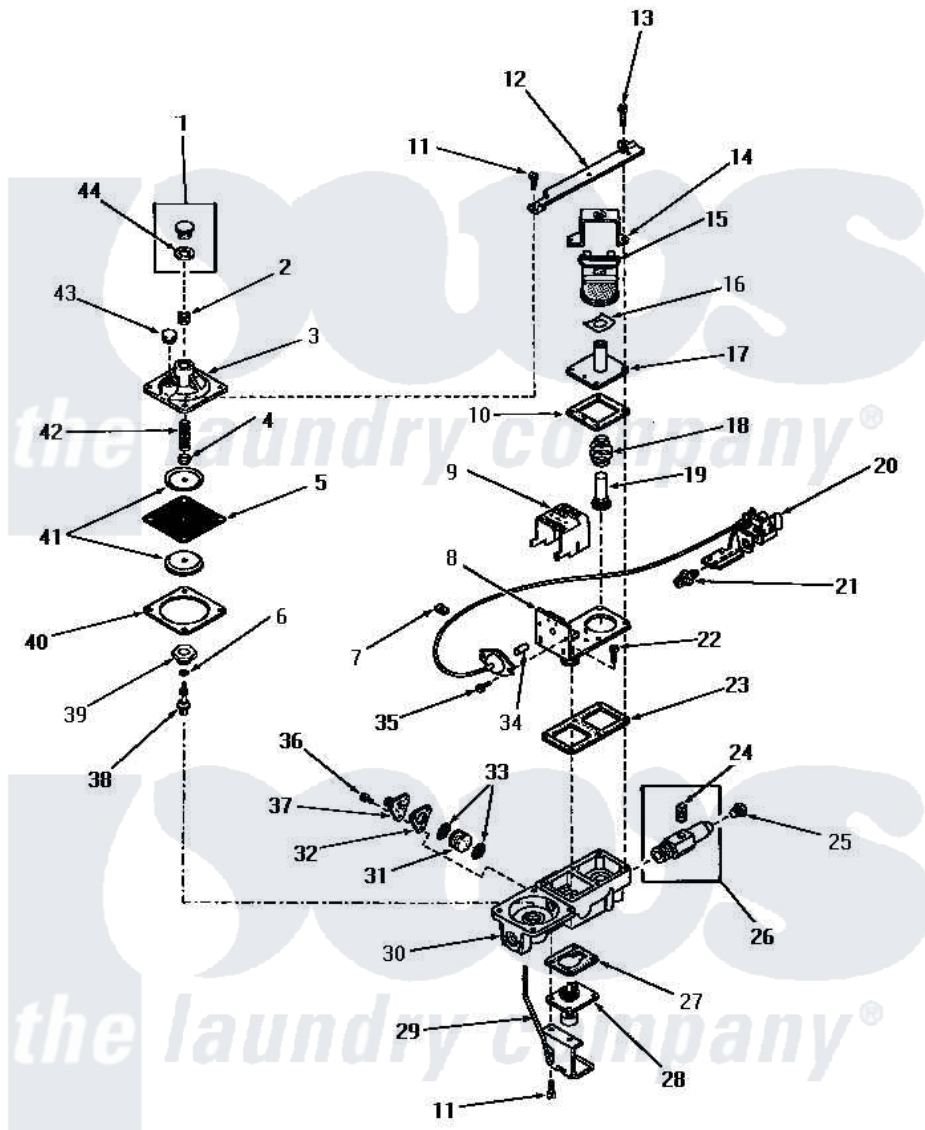

Amana DG3331 06 - 54488 GAS VALVE (NATURAL/MIXED GAS)

54488 GAS VALVE (NAT./MIXED GAS)

Amana [Residential Amana DG3331 Washer Parts](#) Parts Diagram 06 - 54488 GAS VALVE (NATURAL/MIXED GAS)
 Click on the part number to view part

Item	Original Part Number	Replaced By	Status	Part Description
1	Y0054476	D7431921Q		Gasket
2	54486C		Not Available	REGULATOR SCREW
3	51402Q		Not Available	REGULATOR COVER
4	51402V		Not Available	NUT
5	51402X		Not Available	DIAPHRAGM
6	51402Y		Not Available	GASKET
7	54486N		Not Available	CLAMP
8	54486D		Not Available	PILOT VALVE LATCH AND PLATE
9	54486G		Not Available	LATCH COVER
10	54486T		Not Available	GASKET
11	54486J		Not Available	SCREW
12	54485		Not Available	MOUNTING BRACKET
13	54486L		Not Available	SCREW
14	54486F		Not Available	COIL HOLD-DOWN BRACKET
15	54486A		Not Available	COIL,BURNER
16	51402G		Not Available	LEAF SPRING

17	54486U	Not Available	PLUNGER GUIDE
18	51999E	Not Available	SPRING
19	54486M	Not Available	PLUNGER
20	54484	Not Available	PILOT BURNER
21	54473	Not Available	ORIFICE,PILOT
22	54486J	Not Available	SCREW
23	54486R	Not Available	GASKET
24	20247		Plug, Pipe
25	51209	Not Available	ORIFICE,NG
26	0054480	Not Available	NET-PAN,DRAIN
27	54486S	Not Available	GASKET
28	54486Q	Not Available	RESET VALVE
29	54486E	Not Available	RESET LEVER AND BRACKET
30	54486B	Not Available	VALVE BODY
31	54486Y	Not Available	FILTER
32	54486W	Not Available	GASKET
33	54486X	Not Available	FILTER SCREEN
34	54486Z	Not Available	ACTUATING PIN
35	54486K	Not Available	SCREW
36	54486H	Not Available	SCREW
37	54486P	Not Available	OUTLET
38	51402AB	Not Available	REGULATOR PIN
39	51402AA	Not Available	REGULATOR PIN SEAT
40	51402Z	Not Available	GASKET
41	51402W	Not Available	DIAPHRAGM PLATE
42	51402U	Not Available	REGULATOR SPRING
43	54477	Not Available	CAP,VENT
44	0054474	Not Available	USE D7425607