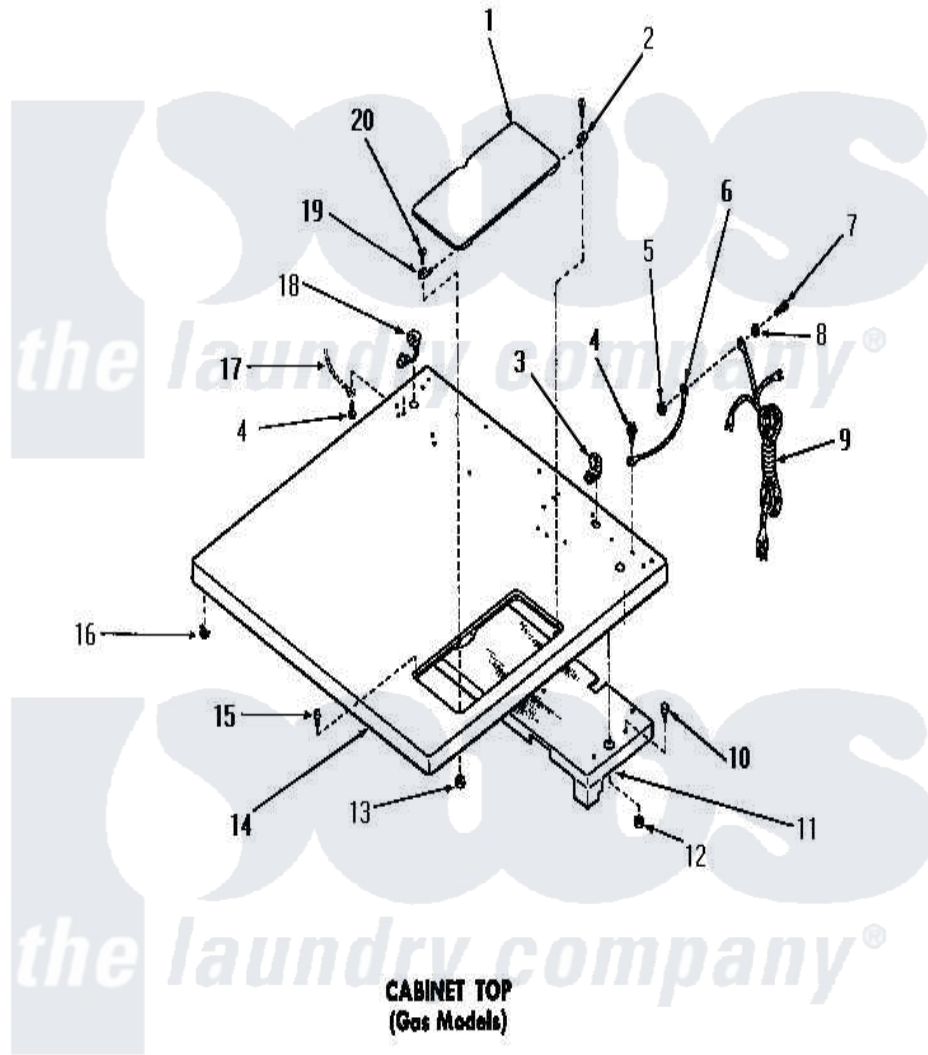

Amana DG3331 07 - CABINET TOP

Amana [Residential Amana DG3331 Washer Parts](#) Parts Diagram 07 - CABINET TOP
 Click on the part number to view part

Item	Original Part Number	Replaced By	Status	Part Description
"	NOTE:		Not Available	THIS ASSEMBLY WILL BE SUPPLIED WHENEVER 52963GR LINT SCREEN HOUSING OR 53058GR INNER DOOR PANEL IS ORDERED.
1	52518W		Not Available	ACCESS DOOR, WHITE
"	52518A		Not Available	ACCESS DOOR, AVOCADO
"	52518H		Not Available	xREPLACE
"	52518C		Not Available	ACCESS DOOR, COPPERTONE
2	51351			Hinge, Rear
3	21903	211881		Grommet, Cord Part Not Used- Gas Models Only
4	51924			Screw, 10-24 X 1/2 HeX
5	23951	M0282009		Nut
6	54300		Not Available	GROUND WIRE, GREEN
7	20267			Screw, 10-24 X 3/8 Round
8	03815			Lockwasher, No.10 Ext Shk

9	51508		Not Available	POWER CORD
10	51355	51-355		5500w/240v, 13-23/32, Low Watt
11	52614		Not Available	TOP BAFFLE ASSEMBLY
13	22678			Nut, Nylon
14	52503H		Not Available	CABINET TOP, HARVEST GOLD
"	52503W		Not Available	CABINET TOP, WHITE
"	52503A		Not Available	CABINET TOP, AVOCADO
"	52503C		Not Available	CABINET TOP, COPPERTONE
15	53445			Bumper
16	23007		Not Available	CAGED NUT
17	Y00000000		Not Available	SEE NOTE GROUND WIRE, GREEN
18	52113			Relief, Strain
19	51350			Hinge, Front
20	03630		Not Available	SCREW,6-32 X 3/8 ROUND
NI	23962	W10116760		Screw