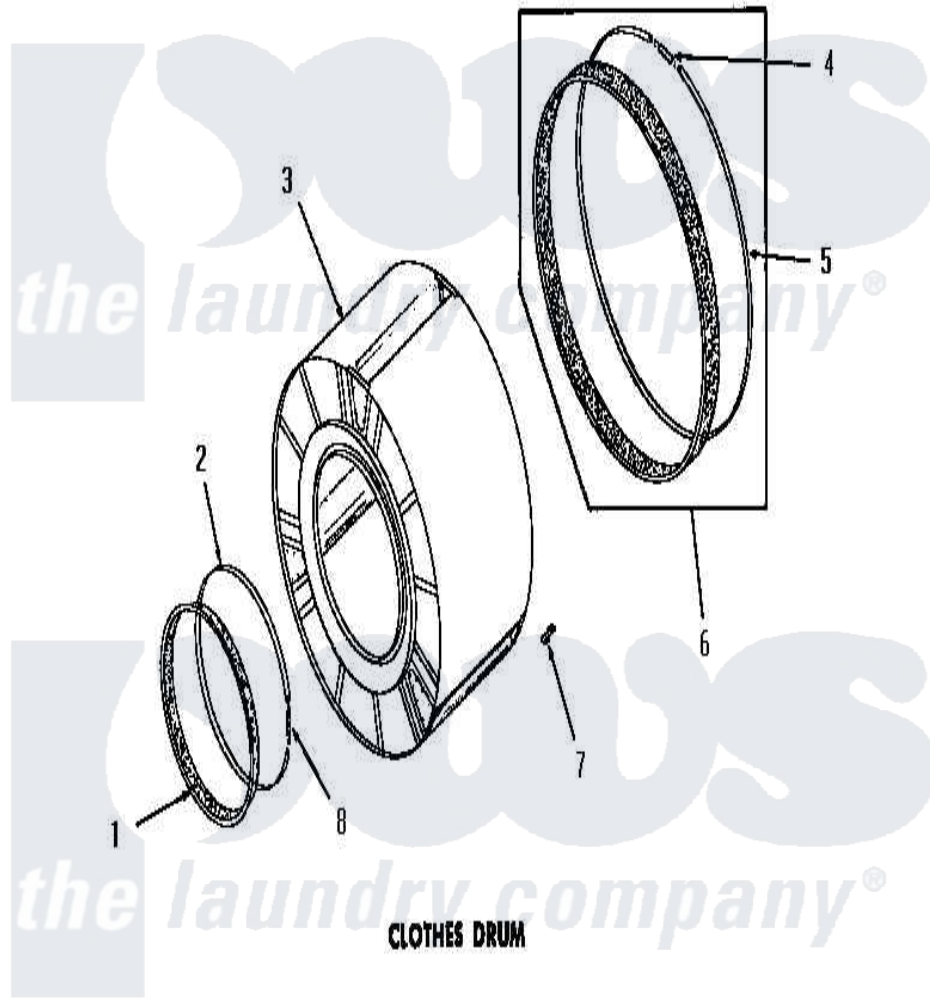

Amana DG3331 08 - CLOTHES DRUM

Amana [Residential Amana DG3331 Washer Parts](#) Parts Diagram 08 - CLOTHES DRUM
 Click on the part number to view part

Item	Original Part Number	Replaced By	Status	Part Description
1	51881			Seal, Front
2	50169			Strap, Retainer
3	53137	53137ENG		50/50 Solder
4	52310			Spring
5	50781			Strap, Seal
6	51883A			Assembly, Seal
7	51201		Not Available	CLIP
8	50168			Spring