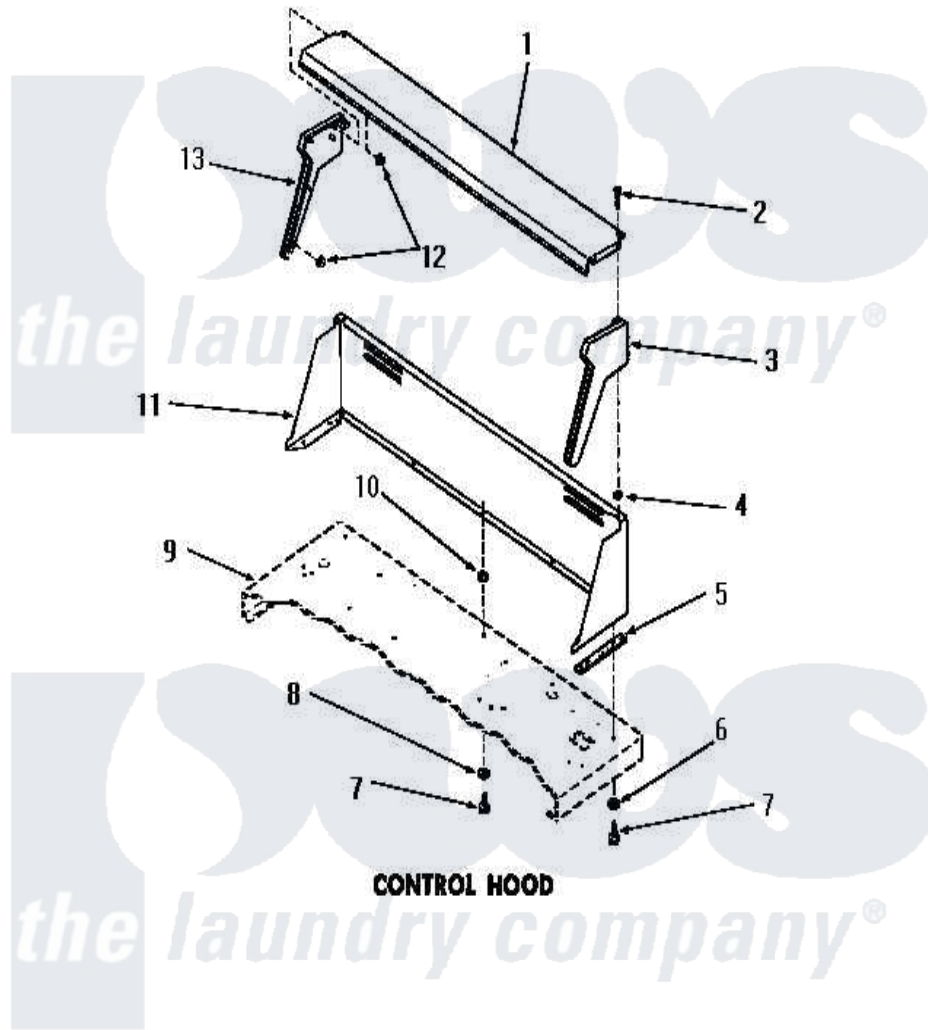

Amana DG3331 09 - CONTROL HOOD

Amana Residential Amana DG3331 Washer Parts Parts Diagram 09 - CONTROL HOOD
 Click on the part number to view part

Item	Original Part Number	Replaced By	Status	Part Description
1	52921		Not Available	CONTROL HOOD TOP
2	25232		Not Available	SCREW,8AB-18X7/8 OVAL
3	23368	25190SPQ		Hood End
4	24522			Nut, Speed-8ab-18 C1995
5	23028		Not Available	GASKET,CONTROL BOX END
6	20493			Washer, 11/64 ID x 3/8 OD
7	23962	W10116760		Screw
8	20493			Washer, 11/64 ID x 3/8 OD
9	Y00000000		Not Available	SEE NOTE CABINET TOP
10	23425		Not Available	WASHER,7/32IDX7/16ODX.
11	53446W		Not Available	CONTROL HOOD, WHITE
"	53446H		Not Available	CONTROL HOOD, HARVEST GOLD
"	53446A		Not Available	CONTROL HOOD, AVOCADO
"	53446C		Not Available	CONTROL HOOD, COPPERTONE