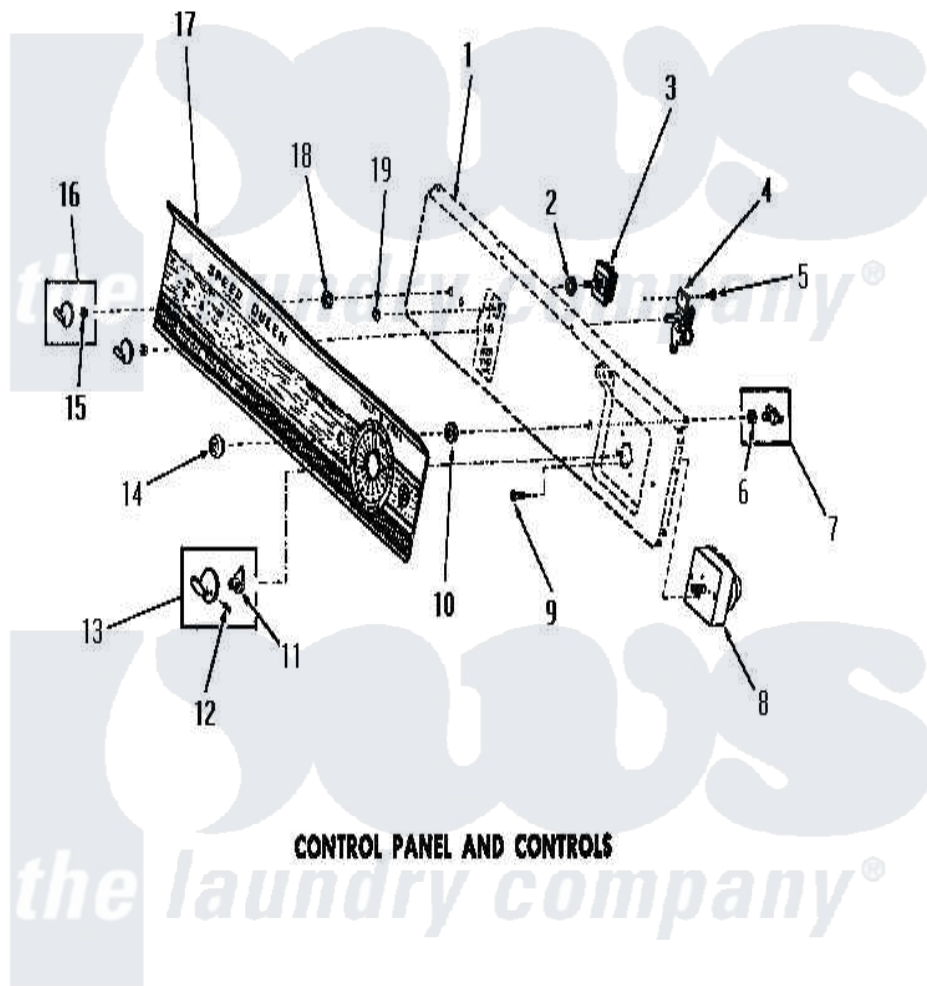

Amana DG3331 10 - CONTROL PANEL & CONTROLS

CONTROL PANEL AND CONTROLS

Amana [Residential Amana DG3331 Washer Parts](#) Parts Diagram 10 - CONTROL PANEL & CONTROLS

[Click on the part number to view part](#)

Item	Original Part Number	Replaced By	Status	Part Description
1	Y00000000		Not Available	SEE NOTE PANEL SUPPORT PLATE
2	91176			Lockwasher, 3/8 Intshkp
3	52623	58032		Switch
4	53516		Not Available	BUZZER
5	23962	W10116760		Screw
6	52947			Nut, Hex 15/32-32
7	53563		Not Available	SWITCH, DOOR RELEASE
8	53466		Not Available	TIMER
9	70212			Screw, 8-32 X 5/32 RD H
10	23406		Not Available	KNURLED NUT
11	24857		Not Available	INDICATOR
12	25285		Not Available	SETSCREW
13	24858		Not Available	ASSY, KNOB-TIMER
14	23130		Not Available	SWITCH COLLAR
15	23392		Not Available	CLIP FOR 26816 KNOB
16	23402		Not Available	KNOB, CONTROL

17 0054749

Not Available

HINGE PIN

18 24391

Not Available

KNURLED NUT

19 [23407](#)

Nut, Speed-8A Tinn C15