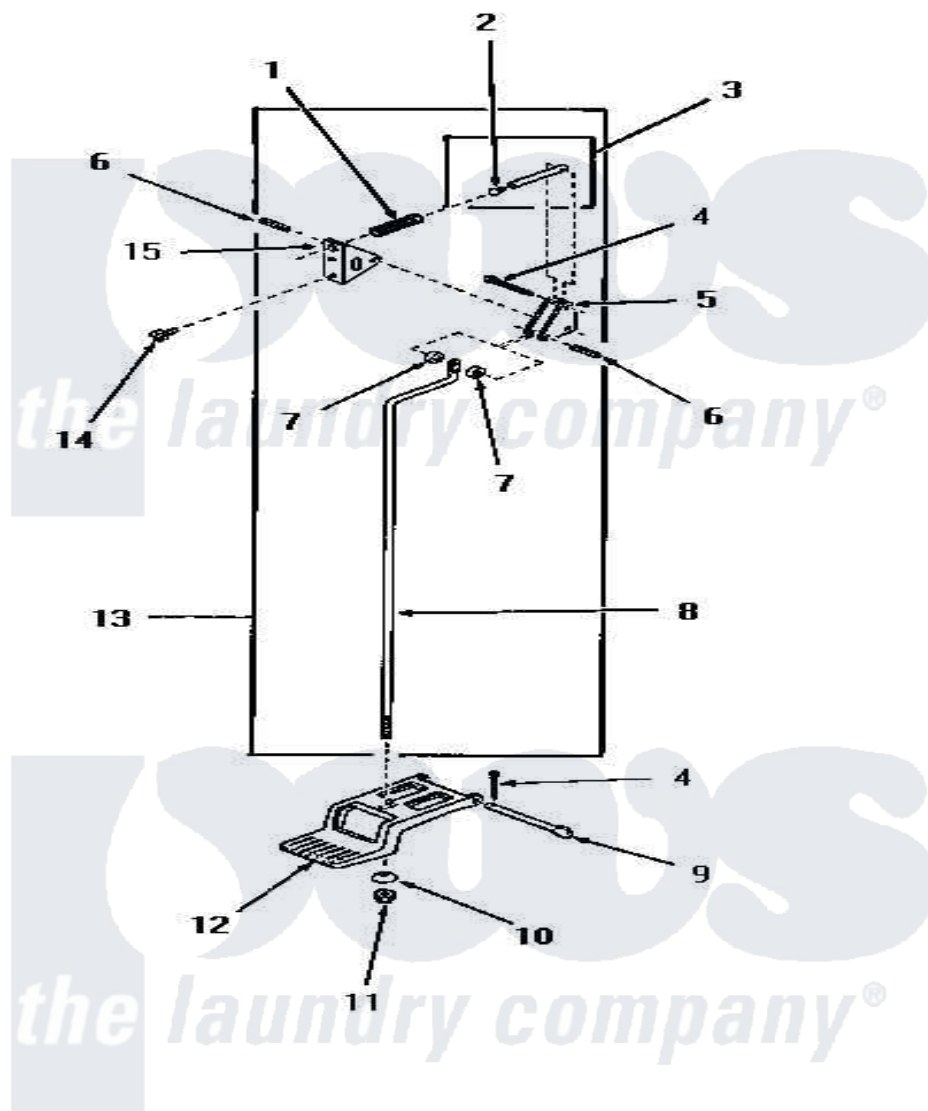

Amana DG3331 11 - DOOR RELEASE

DOOR RELEASE

Amana [Residential Amana DG3331 Washer Parts](#) Parts Diagram 11 - DOOR RELEASE
 Click on the part number to view part

Item	Original Part Number	Replaced By	Status	Part Description
1	51065		Not Available	DOOR RELEASE SPRING
2	51786		Not Available	PLUG
3	51841		Not Available	DOOR RELEASE PIN ASSEMBLY
4	02578			Pin, Cotter
5	51041		Not Available	DOOR RELEASE LEVER
6	51161		Not Available	PIN,ROLL 1/8 X 3/4
7	51121			Door Release Spacer
8	51837		Not Available	DOOR RELEASE ROD
9	51045		Not Available	PEDAL HINGE PIN
10	51046		Not Available	NYLON WASHER
11	51271		Not Available	NUT
12	51802			Pedal, Foot
13	51844		Not Available	DOOR RELEASE ASSEMBLY
14	51246		Not Available	SCREW
15	51052		Not Available	DOOR RELEASE BRACKET