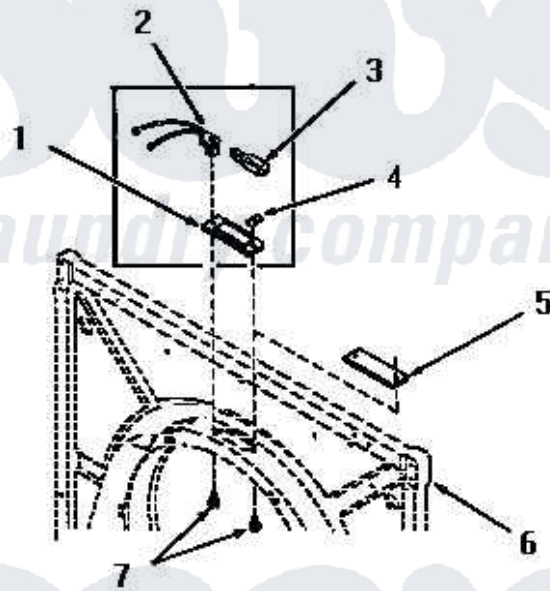

Amana DG3331 12 - DRUM LIGHT & COVER PLATE

**THROUGH SERIAL NUMBERS
3840284 AND 5893601**

[Amana Residential Amana DG3331 Washer Parts](#) Parts Diagram 12 - DRUM LIGHT & COVER PLATE
Click on the part number to view part

Item	Original Part Number	Replaced By	Status	Part Description
1	51070			Lens, Drum Light
2	Y51887		Not Available	BULB RECEPTACLE
3	21608	A3167501		Lamp Oven, Int.
4	Y51788		Not Available	SPEED NUT
6	Y00000000		Not Available	SEE NOTE FRONT FRAME AND AIR SHROUD
7	51784		Not Available	SCREW, 10B-16 X 1/2 HEX