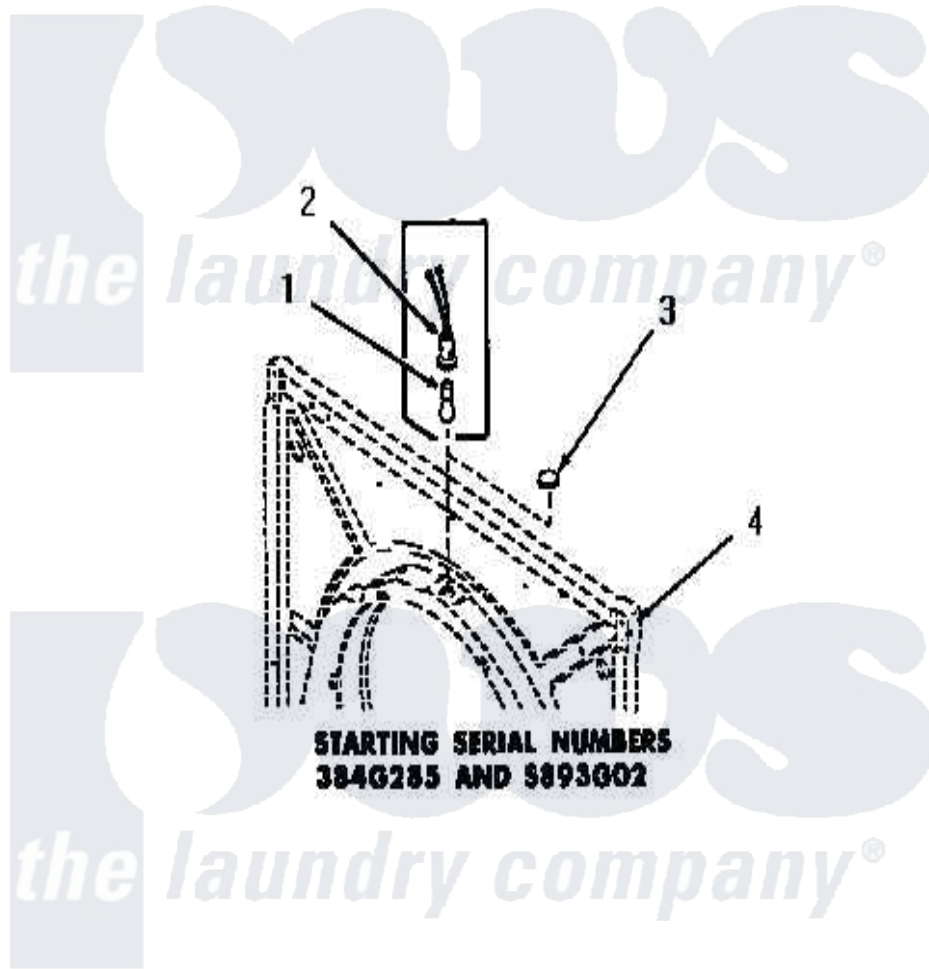

Amana DG3331 13 - DRUM LIGHT & COVER PLATE

[Amana Residential Amana DG3331 Washer Parts](#) Parts Diagram 13 - DRUM LIGHT & COVER PLATE
Click on the part number to view part

Item	Original Part Number	Replaced By	Status	Part Description
1	Y54608	31001575		Bulb, Cylinder Light
2	Y0054609	M0270519		Washer
4	Y00000000		Not Available	SEE NOTE FRONT FRAME AND AIR SHROUD