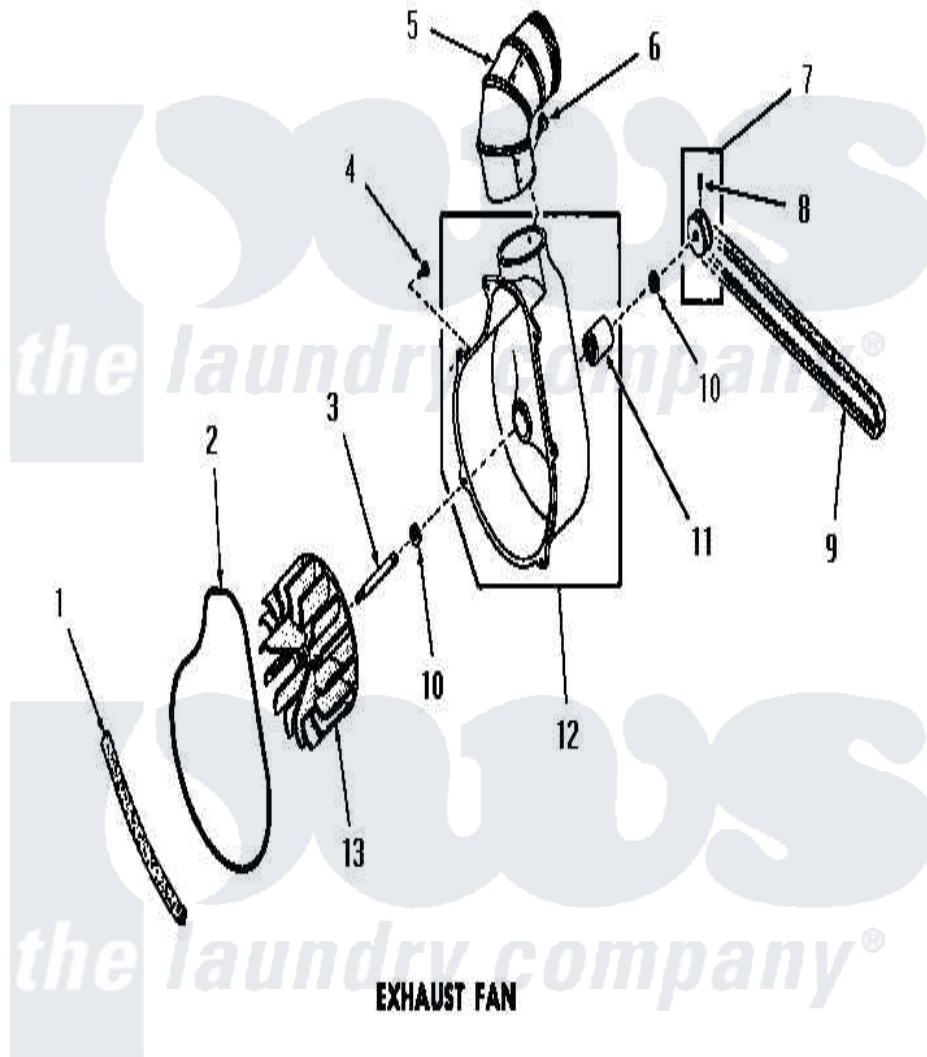

Amana DG3331 14 - EXHAUST FAN

Amana [Residential Amana DG3331 Washer Parts](#) Parts Diagram 14 - EXHAUST FAN
 Click on the part number to view part

Item	Original Part Number	Replaced By	Status	Part Description
1	51790			Seal
2	51791			Gasket, Housing
3	53519		Not Available	EXHAUST FAN SHAFT
4	51784		Not Available	SCREW, 10B-16 X 1/2 HEX
5	Y0052707	31986601B		Switch, Rocker
6	23222	3177991		Screw
7	53521		Not Available	ASSY, PULLEY
8	02771			Screw, 1/4-20 x 3/8 Hex S
9	51994			Belt
10	52549			Washer, 501 ID X3/4 Odx
11	51991		Not Available	BEARING
12	51946		Not Available	HOUSING, BLOWER
13	90585		Not Available	IMPELLER