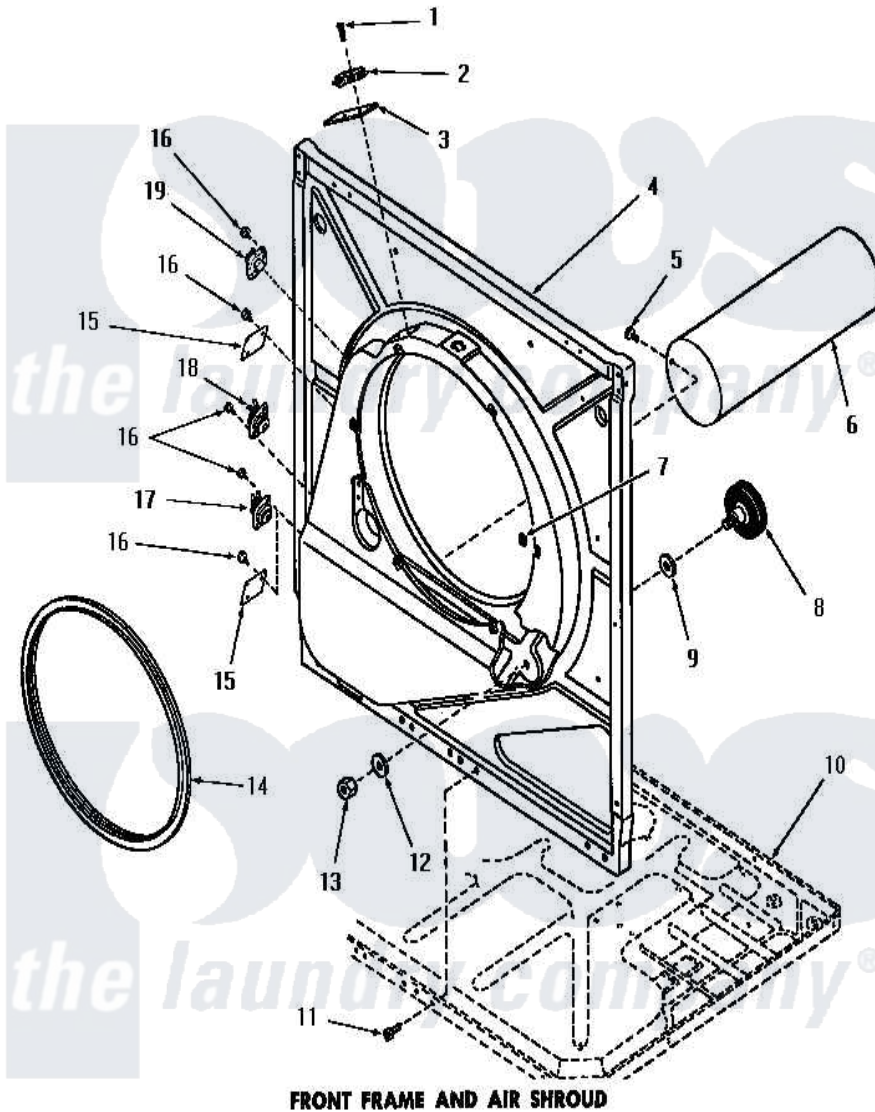

Amana DG3331 17 - FRONT FRAME & AIR SHROUD

FRONT FRAME AND AIR SHROUD

Amana Residential Amana DG3331 Washer Parts Parts Diagram 17 - FRONT FRAME & AIR SHROUD
 Click on the part number to view part

Item	Original Part Number	Replaced By	Status	Part Description
1	51783			Screw, 6b-20 X 7/8 HeX
2	Y51143		Not Available	SWITCH
3	52112			Insulation
4	51850		Not Available	FRONT FRAME AND AIR SHROUD
5	52150	489464		Screw
6	51821		Not Available	EXHAUST DUCT
7	52865		Not Available	SPEED NUT
8	53555	56285		Roller Cylinder
9	52123			Washer
10	Y00000000		Not Available	SEE NOTE FRAME BASE
11	51784		Not Available	SCREW,10B-16 X 1/2 HEX
12	52122			Washer
13	52124		Not Available	NUT
14	51798		Not Available	GASKET
15	52550		Not Available	COVER PLATE
16	23222	3177991		Screw