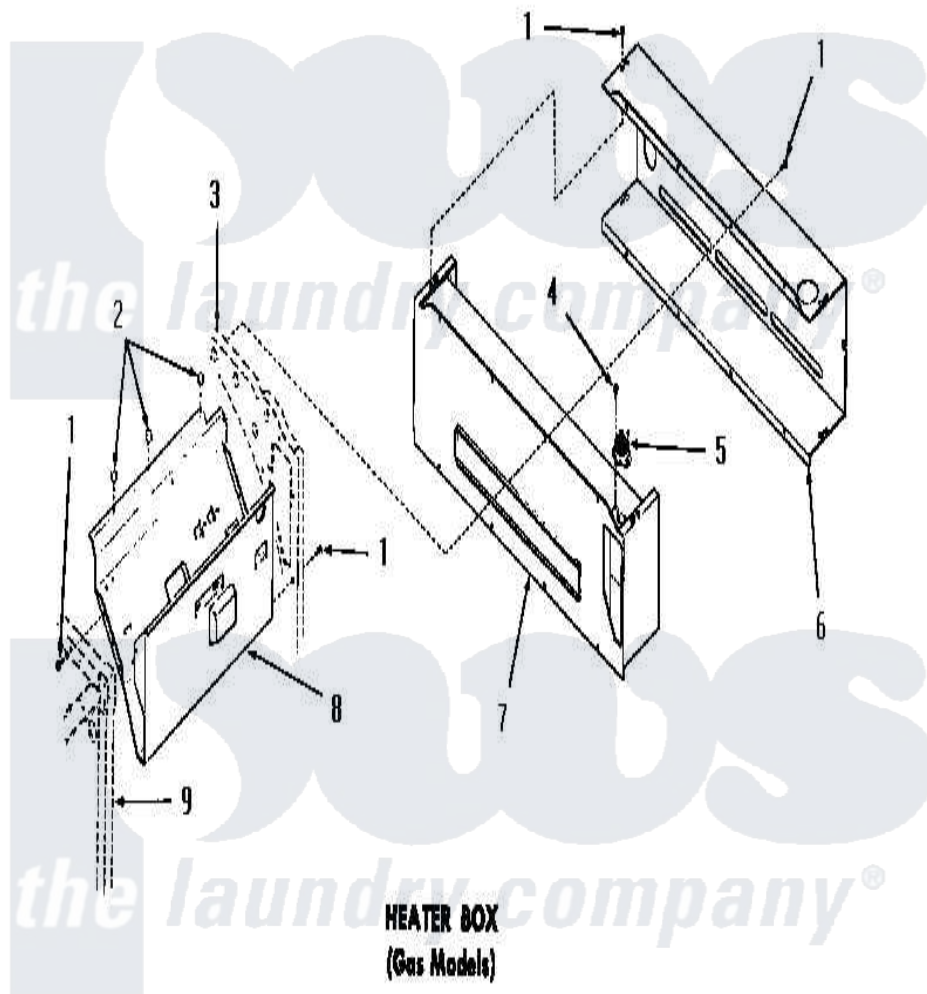

Amana DG3331 18 - HEATER BOX

Amana Residential Amana DG3331 Washer Parts Parts Diagram 18 - HEATER BOX
 Click on the part number to view part

Item	Original Part Number	Replaced By	Status	Part Description
1	51784		Not Available	SCREW,10B-16 X 1/2 HEX
2	52552		Not Available	BUMPER, OVEN DOOR
3	Y00000000		Not Available	SEE NOTE REAR FRAME
4	23222	3177991		Screw
5	51185		Not Available	THERMOSTAT,HEATER BOX
6	Y51862		Not Available	HEATER BOX
7	54717		Not Available	ASSY,HEATER BOX
8	Y52584		Not Available	BURNER SHIELD
9	Y00000000		Not Available	SEE NOTE FRONT FRAME AND AIR SHROUD