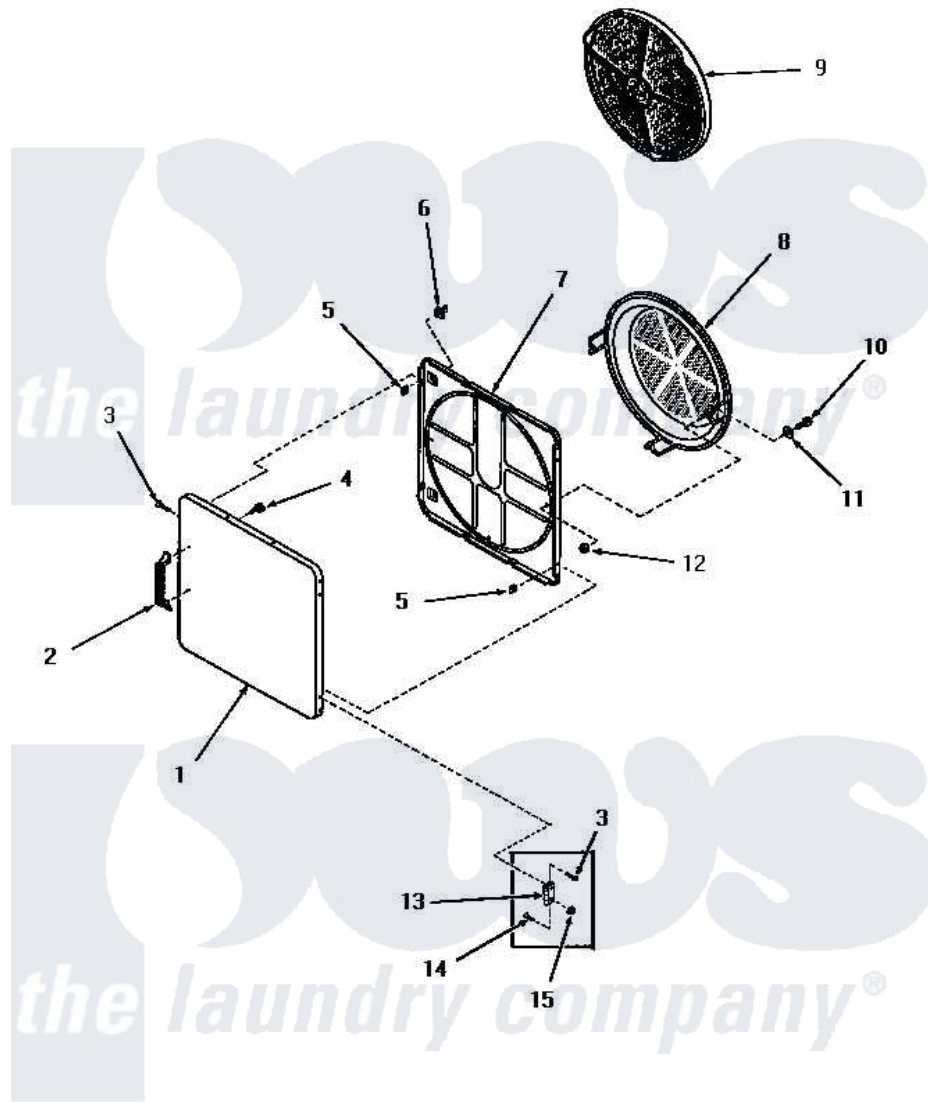

Amana DG3331 19 - LOADING DOOR

LOADING DOOR
(Starting Serial Nos. 31V9369 and S66Y581)

Amana [Residential Amana DG3331 Washer Parts](#) Parts Diagram 19 - LOADING DOOR
 Click on the part number to view part

Item	Original Part Number	Replaced By	Status	Part Description
1	52197W		Not Available	OUTER DOOR PANEL, WHITE
"	52197H		Not Available	OUTER DOOR PANEL, HARVEST GOLD
"	52197C		Not Available	OUTER DOOR PANEL, COPPERTONE
"	52197A		Not Available	OUTER DOOR PANEL, AVOCADO
2	54068	61925		Pull Door Commercial Black
3	52864	500226		Screw, 8b-16 x 5/8 Tap
4	52150	489464		Screw
5	52865		Not Available	SPEED NUT
6	54661	LA-1003		Door Catch Kit
7	54665	54-665		Bake Element
8	54731	54-731		Bake Element
9	53002		Not Available	NO LONGER AVAILABLE
10	24688		Not Available	CAP SCREW
11	Q6275		Not Available	WASHER

12	52566	27001225	Nut, Jam Mid Lock 1/4-20
13	70014		Hinge
14	22649		Screw, 8-32 X 13/32 FI
15	51236	488130	Nut