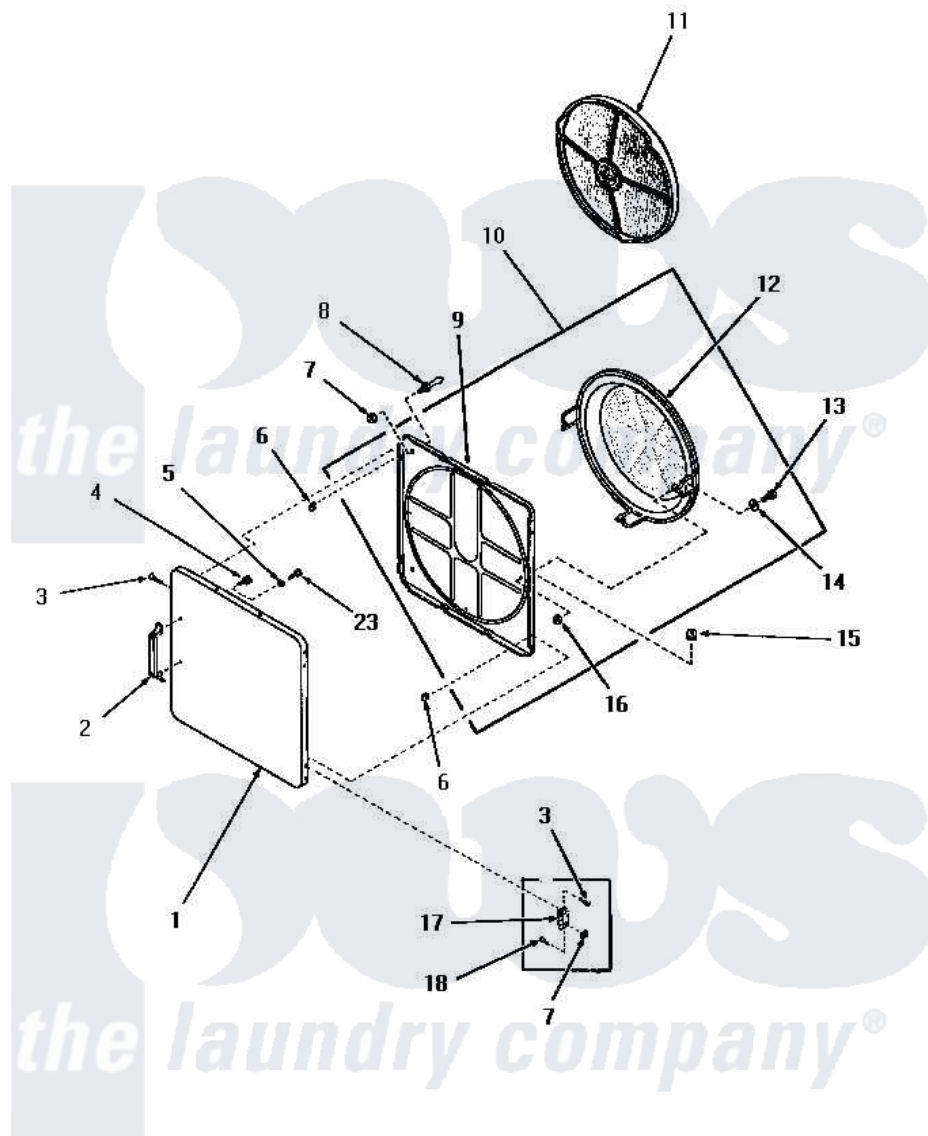

Amana DG3331 20 - LOADING DOOR (THRU SN 31V9368 & S66Y580)

LOADING DOOR
(Through Serial Nos. 31V9368 and S66Y580)

Amana [Residential Amana DG3331 Washer Parts](#) Parts Diagram 20 - LOADING DOOR (THRU SN 31V9368 & S66Y580)
Click on the part number to view part

Item	Original Part Number	Replaced By	Status	Part Description
1	52197A		Not Available	OUTER DOOR PANEL, AVOCADO
"	52197C		Not Available	OUTER DOOR PANEL, COPPERTONE
"	52197W		Not Available	OUTER DOOR PANEL, WHITE
"	52197H		Not Available	OUTER DOOR PANEL, HARVEST GOLD
3	52864	500226		Screw, 8b-16 x 5/8 Tap
5	Y20278		Not Available	LOCKWASHER
6	52865		Not Available	SPEED NUT
7	51236	488130		Nut
8	51992			Strike, Door
9	54730		Not Available	INNER DOOR PANEL
10	54738		Not Available	ASSY, HOUSING & PANEL
11	53002		Not Available	NO LONGER AVAILABLE
12	54731	54-731		Bake Element
13	24688		Not Available	CAP SCREW

14	Q6275	Not Available	WASHER
15	51858		Grommet
16	52566	27001225	Nut, Jam Mid Lock 1/4-20
17	70014		Hinge
18	22649		Screw, 8-32 X 13/32 FI