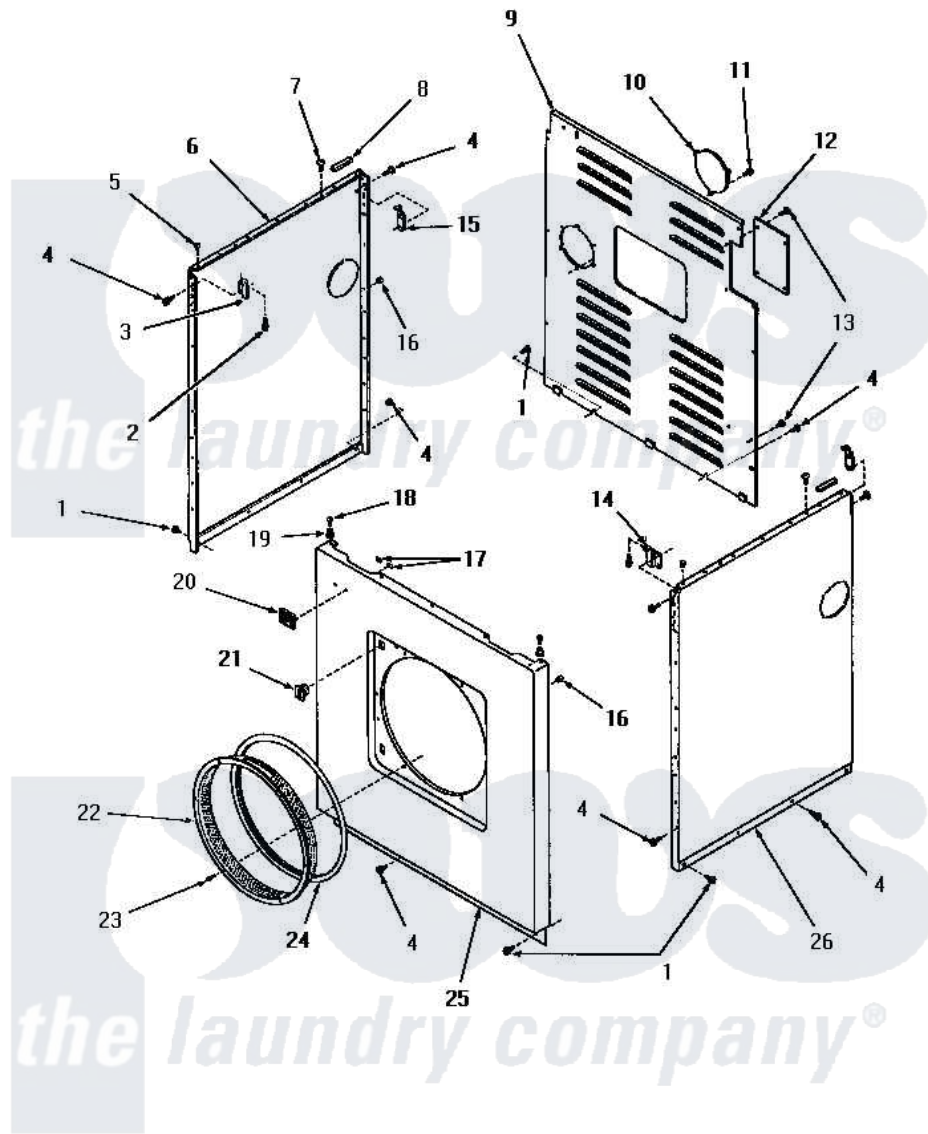

## PANELS

Amana [Residential Amana DG3331 Washer Parts](#) Parts Diagram 23 - PANELS  
 Click on the part number to view part

Item	Original Part Number	Replaced By	Status	Part Description
1	25723	<a href="#">27001200</a>		Screw
2	<a href="#">23008</a>			Screw, 10-24 X 3/4 Sems
3	22847		Not Available	BRACKET
4	51784		Not Available	SCREW,10B-16 X 1/2 HEX
5	<a href="#">21176</a>			Bumper
6	52669C		Not Available	SIDE PANEL, LEFT, COPPERTONE
"	52669H		Not Available	SIDE PANEL, LEFT, HARVEST GOLD
"	52669W		Not Available	SIDE PANEL, LEFT, WHITE
"	52669A		Not Available	SIDE PANEL, LEFT, AVOCADO
7	52442		Not Available	SCREW, No.10-16 X 3/8"
8	<a href="#">80312</a>			Bumper Pad
9	52677GR		Not Available	PANEL,REAR xREPLACE
10	<a href="#">51855GR</a>			Plate, Cover
11	51782		Not Available	SCREW, 6B-20X5/16

12	52108GR		Not Available	TERMINAL BLOCK ACCESS PLATE, G
13	51780	<a href="#">3390631</a>		Screw, 10-16 X 3/8
14	22846		Not Available	BRACKET
15	<a href="#">52487</a>			Lug, Hold-Down
16	<a href="#">20387</a>			Bumper
17	22161		Not Available	CLIP
18	Q6535		Not Available	SCREW, 10B-16 X 3/4 ROU
19	23020		Not Available	MOUNT, PANEL
20	22086		Not Available	MONOGRAM
21	51993	<a href="#">R9900465</a>		Catch- Str
"	54660	<a href="#">LA-1003</a>		Door Catch Kit
22	52052GR		Not Available	DUCT RING, GRAY
23	<a href="#">51778</a>			Screw, 8b-18 X 1/2 RD H
24	<a href="#">51799</a>			Seal, Outer
25	53591C		Not Available	FRONT PANEL, COPPERTONE
"	54662W		Not Available	FRONT PANEL, W
"	53591H		Not Available	FRONT PANEL, HARVEST GOLD
"	53591A		Not Available	FRONT PANEL, AVOCADO
"	54662C		Not Available	FRONT PANEL, COPPERTONE
"	54662A		Not Available	FRONT PANEL, AVOCADO
"	53591W		Not Available	FRONT PANEL, WHITE
"	54662H		Not Available	FRONT PANEL, HARVEST GOLD
26	52673C		Not Available	SIDE PANEL, RIGHT, COPPERTONE
"	52673A		Not Available	SIDE PANEL, RIGHT, AVOCADO
"	52673W		Not Available	SIDE PANEL, RIGHT, WHITE
"	52673H		Not Available	SIDE PANEL, RIGHT, HARVEST GOL