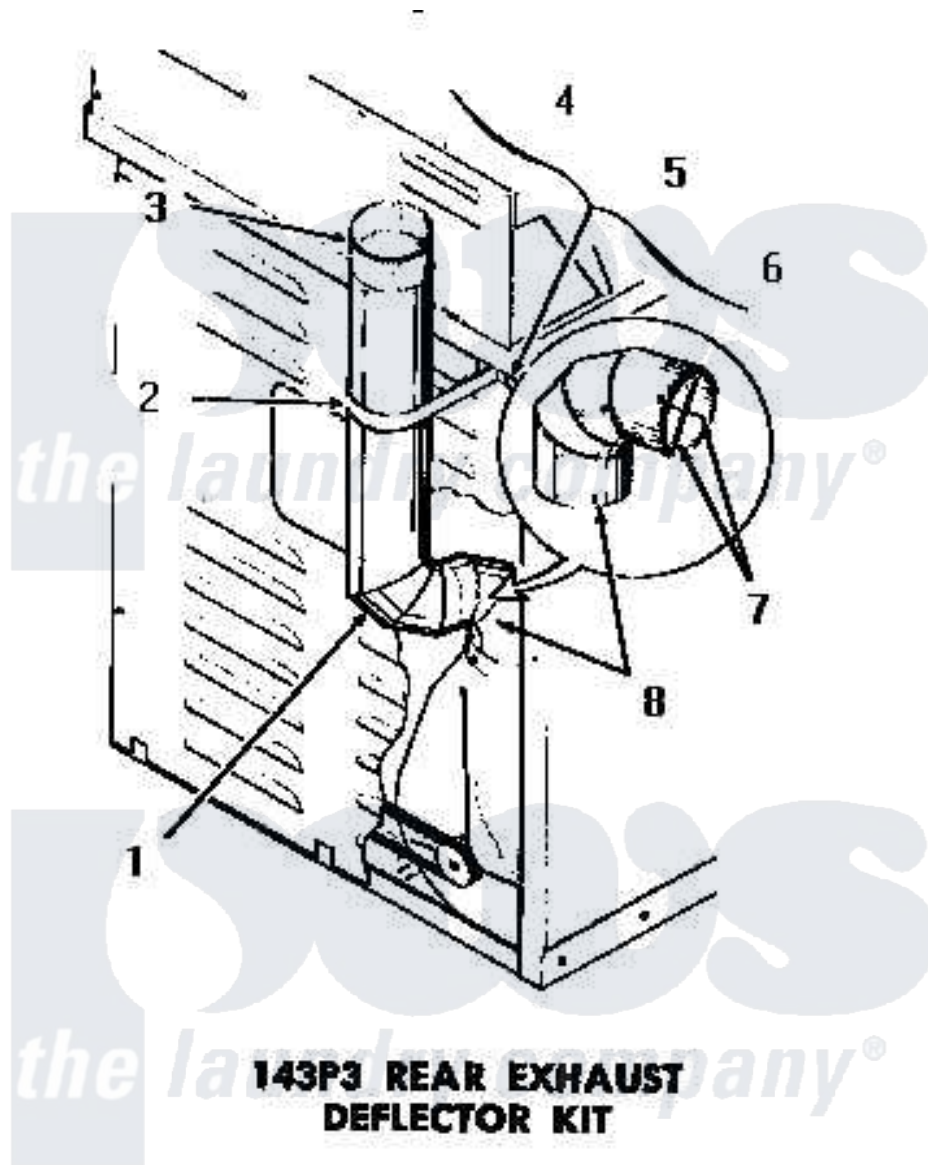

Amana DG3341 01 - 143P3 REAR EXHAUST DEFLECTOR KIT

Amana [Residential Amana DG3341 Washer Parts](#) Parts Diagram 01 - 143P3 REAR EXHAUST DEFLECTOR KIT
 Click on the part number to view part

Item	Original Part Number	Replaced By	Status	Part Description
1	51917		Not Available	ELBOW
2	52127		Not Available	SUPPORT BRACKET
3	Y52129		Not Available	EXHAUST PIPE, 4" X 18"
4	20267			Screw, 10-24 X 3/8 Round
5	03815			Lockwasher, No.10 Ext Shk
6	03673		Not Available	NUT
7	Y00000000		Not Available	SEE NOTE CUT AND REMOVE WIRE GUARDS
8	Y00000000		Not Available	SEE NOTE DRYER EXHAUST ELBOW -- (SUPPLIED WITH DRYER)
NI	143P3		Not Available	REAR EXHAUST DEFLECTOR KIT