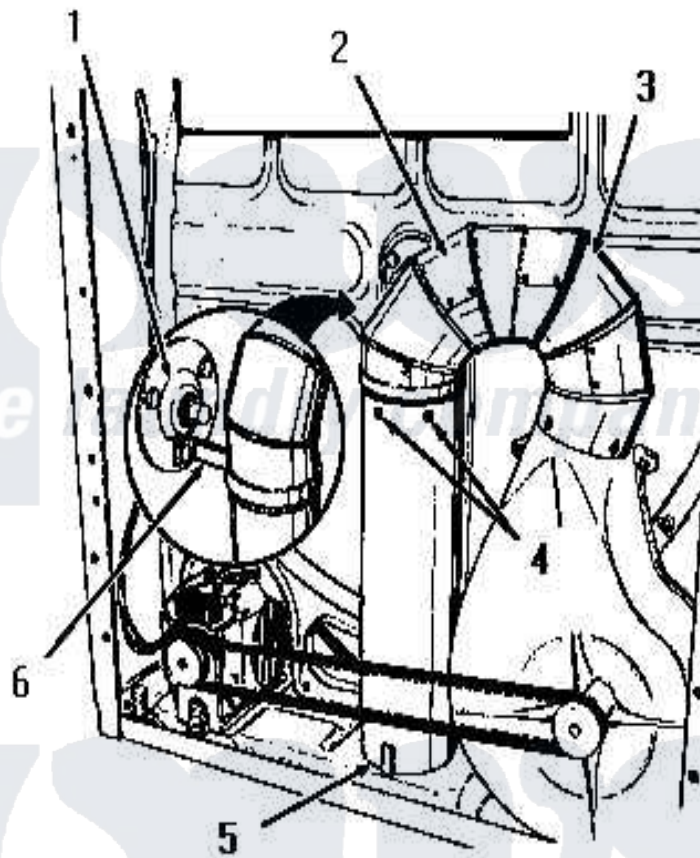

Amana DG3341 03 - 160P3 BOTTOM EXHAUST DEFLECTOR KIT

160P3 BOTTOM EXHAUST DEFLECTOR KIT

Amana [Residential Amana DG3341 Washer Parts](#) Parts Diagram 03 - 160P3 BOTTOM EXHAUST DEFLECTOR KIT
 Click on the part number to view part

Item	Original Part Number	Replaced By	Status	Part Description
1	Y00000000		Not Available	SEE NOTE BEARING RETAINER
2	52699		Not Available	SHORT 90 DEGREES ELBOW
3	Y00000000		Not Available	SEE NOTE DRYER EXHAUST ELBOW -- (SUPPLIED WITH DRYER)
4	23222	3177991		Screw
5	52698		Not Available	EXHAUST TUBE
6	0052775	0057344		Suptop Burner
NI	160P3		Not Available	BOTTOM EXHAUST DEFLECTOR KIT