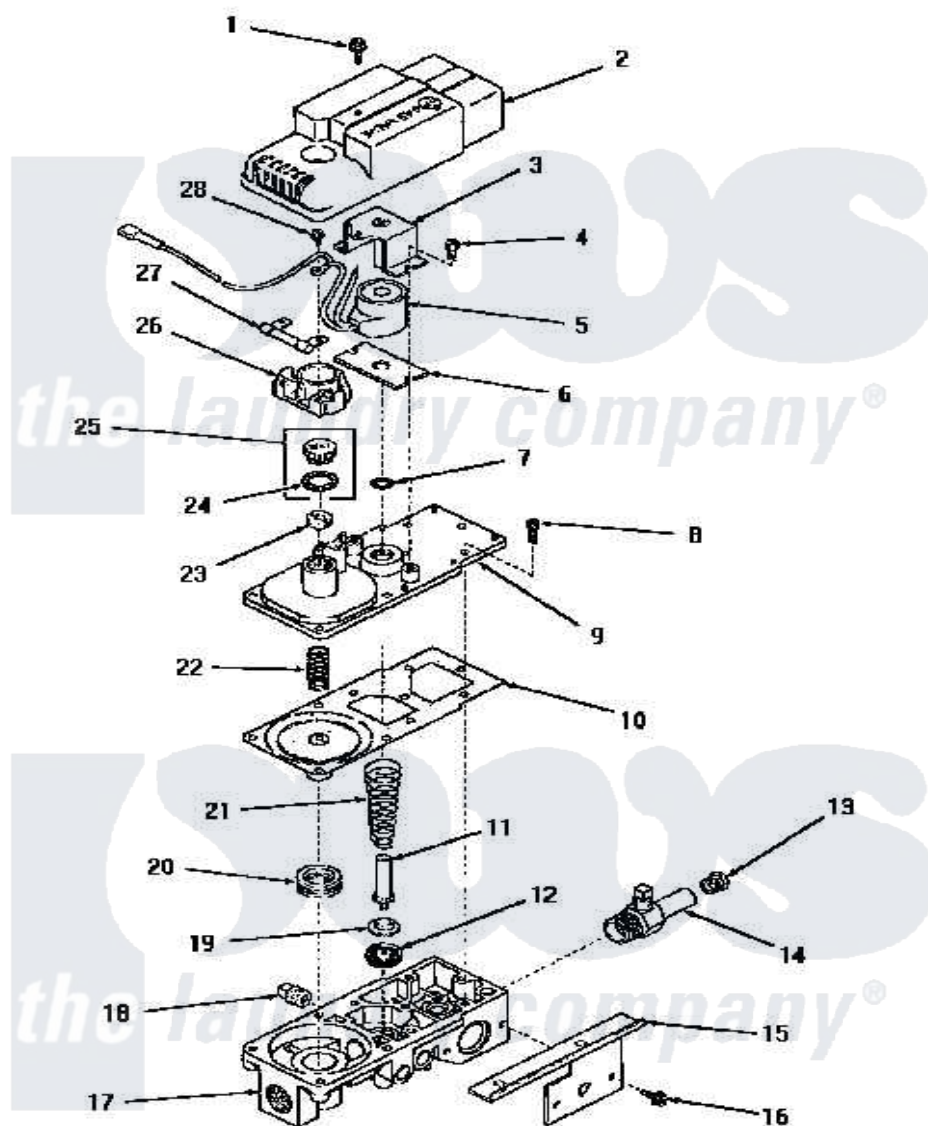

Amana DG3341 05 - 53428 GAS VALVE (NAT / MIXED GAS)

Amana [Residential Amana DG3341 Washer Parts](#) Parts Diagram 05 - 53428 GAS VALVE (NAT / MIXED GAS)
 Click on the part number to view part

Item	Original Part Number	Replaced By	Status	Part Description
1	51782		Not Available	SCREW, 6B-20X5/16
2	53428N		Not Available	VALVE HOUSING
3	53377B		Not Available	PLUNGER GUIDE AND BRACKET
4	53428J		Not Available	HEX HEAD SCREW
5	53428A			Coil, Burner
6	53377C		Not Available	PLATE
7	53377D		Not Available	O-RING
8	53379E		Not Available	HEX HEAD SCREW
9	53428E		Not Available	VALVE COVER
10	53428F		Not Available	DIAPHRAGM AND GASKET
11	53428D		Not Available	PLUNGER SHAFT
12	53428H		Not Available	PLUNGER SEAT
13	51209		Not Available	ORIFICE,NG
14	53377W		Not Available	BURNER ORIFICE ADAPTER
15	53377Q		Not Available	MOUNTING BRACKET
16	53379D		Not Available	HEX HEAD SCREW

17	53428L	Not Available	VALVE BODY
18	20247		Plug, Pipe
19	53377L	Not Available	STIFFENER
20	52966R	Not Available	REGULATOR SEAT
21	53428G	Not Available	VALVE SPRING
22	53377X	Not Available	REGULATOR SPRING
23	52966M	Not Available	REGULATOR SCREW
24	52966L	Not Available	GASKET
25	53952		Screw, Vent
26	53428M	Not Available	MOUNT,RESISTOR
27	52966B		Resistor
28	53428K	Not Available	HEX HEAD SCREW
NI	53428	Not Available	GAS VALVE