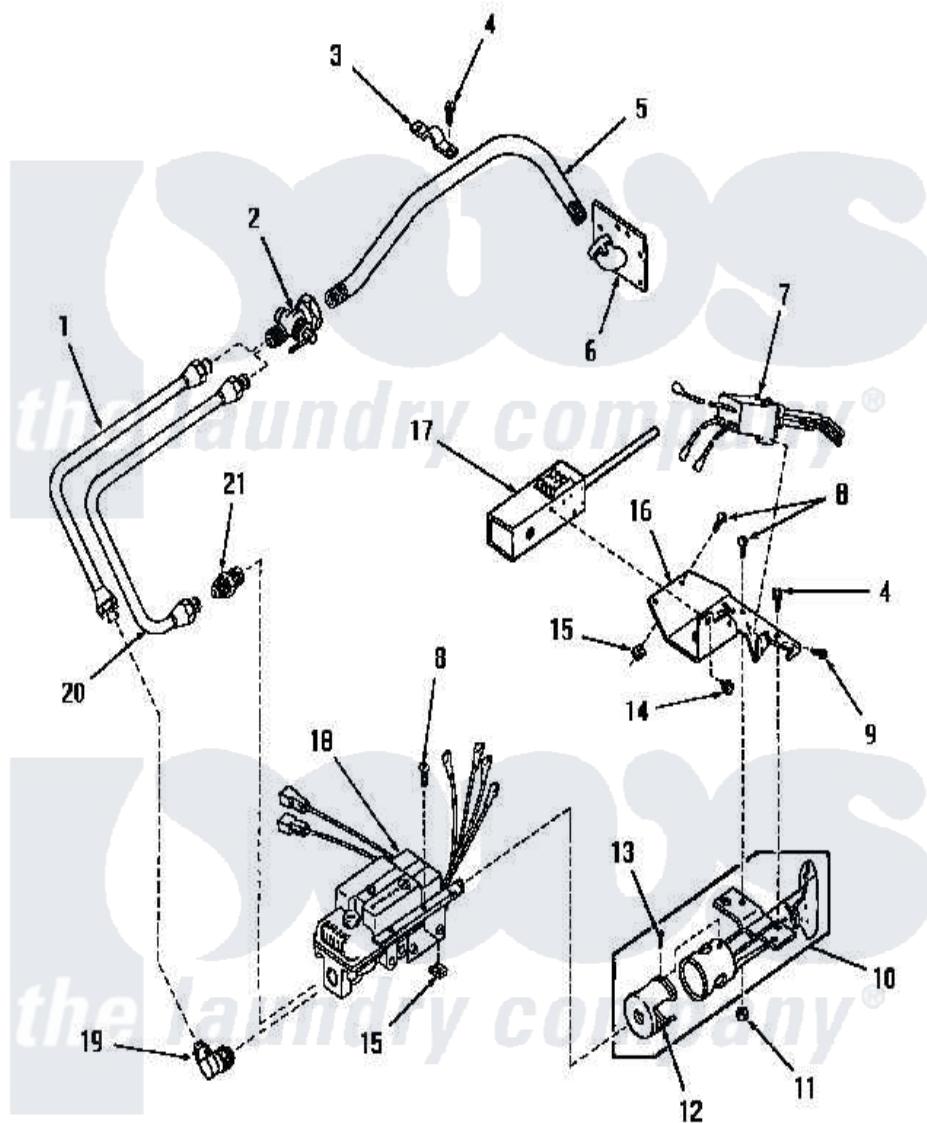

Amana DG3341 06 - AUTOMATIC IGNITION BURNER

Amana [Residential Amana DG3341 Washer Parts](#) Parts Diagram 06 - AUTOMATIC IGNITION BURNER
 Click on the part number to view part

Item	Original Part Number	Replaced By	Status	Part Description
1	53381		Not Available	INLET GAS TUBE
2	Y51058		Not Available	VALVE
3	51828		Not Available	GAS PIPE CLAMP
4	51784		Not Available	SCREW,10B-16 X 1/2 HEX
5	51775		Not Available	INLET GAS PIPE
6	51842		Not Available	PIPE SUPPORT
7	54078		Not Available	IGNITER
8	20267			Screw, 10-24 X 3/8 Round
9	52973		Not Available	SCREW
10	53011		Not Available	TUBE,BURNER
11	03673		Not Available	NUT
12	53007	53-007		Receptacle
13	53006	53-006		Receptacle
14	52971		Not Available	SCREW AND LOCKWASHER
15	21747			Nut, Speed
16	53697		Not Available	BRACKET

17	54077	Not Available	CONTROL,IGNITER
18	53428	Not Available	GAS VALVE
19	Y51266	Not Available	MALE ELBOW
20	54407	Not Available	ASSY,INLET GAS TUBE
21	54408		Connector, Male
NI	53408	Not Available	LABEL,CHANGE-OVER
"	52893		Sticker
"	53481	Not Available	STICKER
"	53556	Not Available	STICKER,CONVERSION
"	52894	Not Available	STICKER
"	53952		Screw, Vent
"	51211		Orifice, LP No.55 Drill
"	226P3	Not Available	KIT,CONVERSION
"	51209	Not Available	ORIFICE,NG
"	53392	Not Available	VALVE CONVERTED STICKER
"	227P3		Kit, Conversion
"	53390		Plug, Block-Open